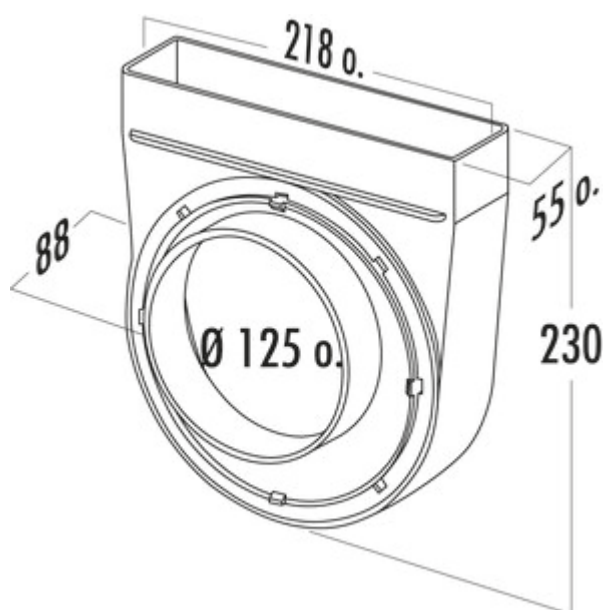

## T-UR 125/2 deflector 90°

Product number: 4021010

Configuration: white

### Configuration options

4021010 | white

- ✓ Connecting element
- ✓ Plug-in system for subsequent gluing

For 125-gauge pipe/hose connection.

— hose/pipe connector Ø 125 mm

— connector depth 30 mm for secure pipe/hose installation

### Technical data

Article type	Connecting element	Connection diameter	125 mm
Width	218 mm	Pipe socket dimension	hose/pipe connector Ø 125 mm
Mounting/Fixing	Plug-in system for subsequent gluing	System dimension	125
Shape	round	Output drive	round
Support depth	30 mm	Ventilation system	COMPAIR top