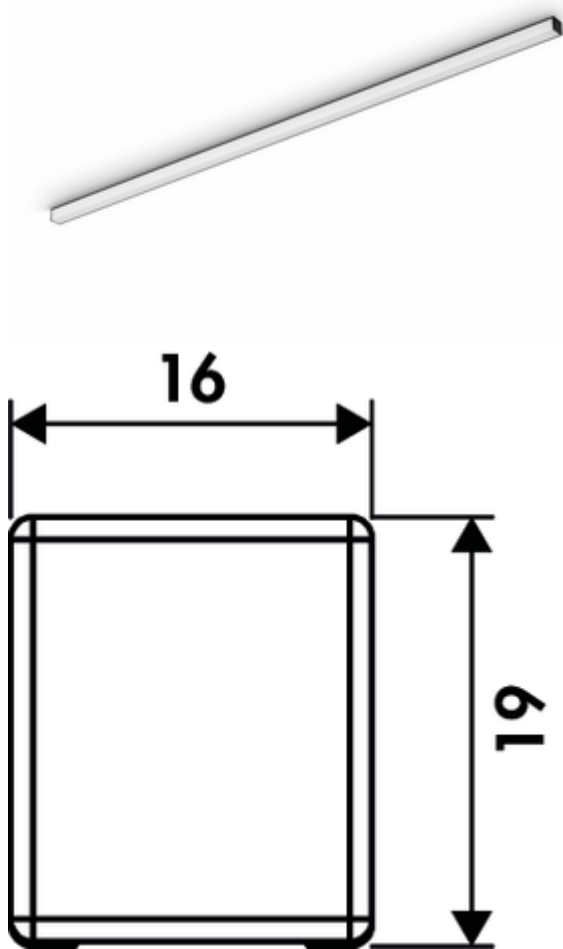

7061296 | single lamp w. s., L 1500 mm, stainless steel coloured

7061297 | single lamp w. switch, L 1500 mm, black matt

- ✓ linear light
- ✓ Under-cabinet/niche light
- ✓ 2700 K warm white to 6500 K cold white

Lamp mounted from below. Aluminium body, plastic cover opal white, LED profile, homogenous illumination without visible LED points.

Individual lamp without switch

- 12 watts per meter
- continuous control of the light colour from 2700 K warm white to 6500 K cold white
- max. 92 lumen/watt at 6000 K cold white
- LED strip loose, not used in profile
- can be shortened every 25 mm, two-sided feed-in
- 2000 mm two-sided supply line
- 4 end caps enclosed separately
- connection to 12 V converter with colour change control
- LIC/MEC LED system compatible

This product contains a light source of energy efficiency class G.

More information about the LIC/MEC LED system

[more infos...](#)

Technical data

Article type	Luminaire	Mains plug loosely enclosed	Yes
Height	19 mm	Colour temperature	2700 K warm white to 6500 K cold white
Width	2.600 mm	Colour temperature adjustable	stepless
Energy efficiency class	G	LIC system compatible	Yes
Transformer / converter required	Yes, must be ordered separately	Illuminant type	LED
Mounting/Fixing	Base unit installation (wall unit/shelf)	Replaceable illuminant	Yes
Material housing	aluminium	Light yield	max. 92 lumen/watt at 6000 K cold white
Switch	No	Connection	On both sides
Shortenability	may be shortened every 25 mm	Material cover	plastic
Shape	angular	Cover colour	opal white
Length of the supply line (primary)	2.000 mm	Homogeneous light field without visible LED points	Yes
More parts	incl. 4 end caps	Design	linear light Under-cabinet/niche light
Illuminant included	Yes	Power per metre	12 watts
Housing colour	black matt		