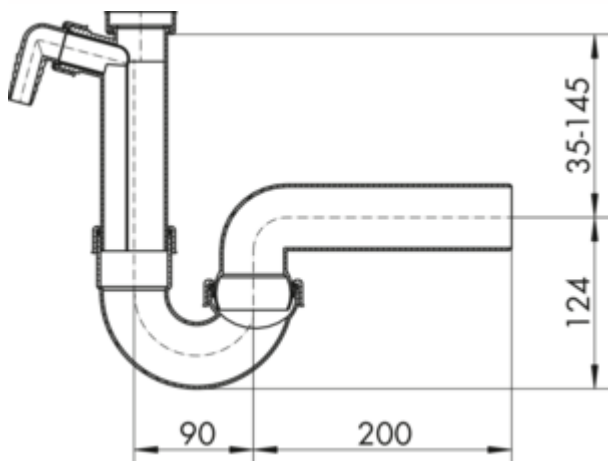

Ball joint siphon 3 super silent

Product number: 1051013
 Configuration: 1 ½" x Ø 50 mm

Configuration options

1051013 | 1 ½" x Ø 50 mm

✓ Siphon

The drain is variable in height and depth due to a ball joint and may therefore be optimally connected to the drain pipe connections even in close spaces. Additionally with a separate chamber for the waste water from the dishwasher or the washing machine, making it super-quiet.

— tested as per DIN EN274

[more infos...](#)

Technical data

Article type	Siphon	Diameter/nominal width (DN)	Ø 50 mm
Thread	1 ½"		