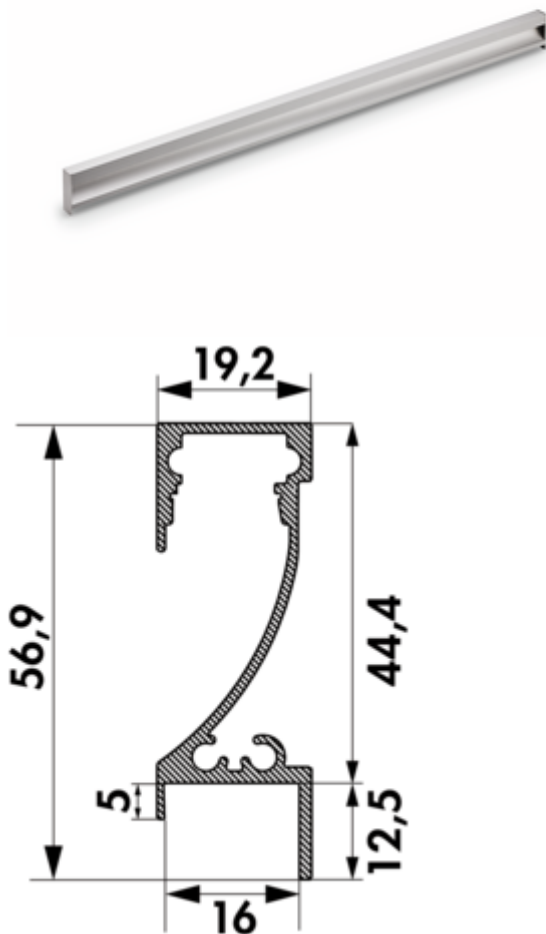

### Configuration options

7061207 | single lamp, L 2600 mm, stainless steel coloured

7061209 | single lamp, L 2600 mm, black matt

- ✓ Rear wall top light
- ✓ 2700 K warm white to 6500 K cold white
- ✓ straight

Top-mounted lamp for rear walls. Aluminium LED profile, can be shortened every 25 mm, no visible LED points.

### Individual lamp

- 31.2 watts, 12 V
- continuous control of the light colour from **2700 K** warm white to **6500 K** cold white
- max. 80 lumen/watt at **6500 K** cold white
- light length 2600 mm
- 2000 mm two-sided supply line
- LED strip 2600 mm, two-sided feed-in
- for 16 mm wall thickness
- LIC/MEC LED system compatible

### Technical data

Article type	Luminaire	Illuminant included	Yes
Height	56,9 mm	Housing colour	stainless-steel coloured
Width	2.600 mm	Colour temperature	2700 K warm white to 6500 K cold white
Energy efficiency class	G	Colour temperature adjustable	stepless
Transformer / converter required	Yes, must be ordered separately	LIC system compatible	Yes
Protection class	III	Illuminant type	LED
Mounting/Fixing	attachable	Replaceable illuminant	No
Material housing	aluminium	Light yield	max. 80 lumen/watt at 6500 K cold white
Shortenability	may be shortened every 25 mm	Connection	On both sides
Shape	straight	Homogeneous light field without visible LED points	Yes
Length of the supply line (primary)	2.000 mm	Design	Rear wall top light
Suitable wall thickness	for 16 mm wall thickness	Illuminant power	31.2 watts