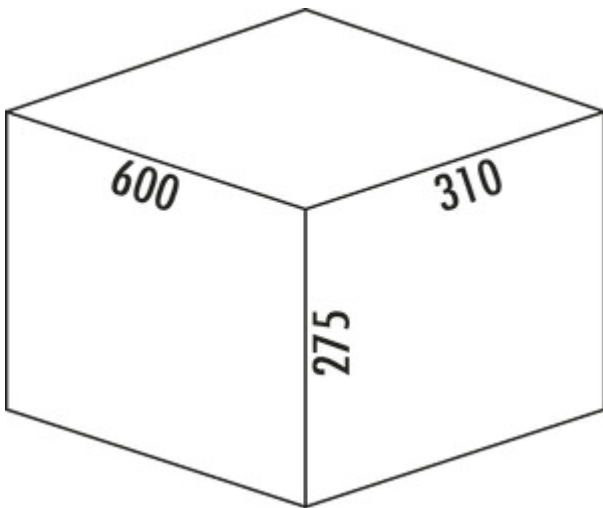

## Cox<sup>®</sup> Box 275 K/600-2

Product number: 8012474

Configuration: without bio lid, light grey

### Configuration options

8012474 | without bio lid, light grey

8012475 | with bio lid, light grey

✓ Existing pull-outs

✓ full pull-out

✓ 24 l

For installation on existing pull-outs. With non-slip inlay mat and fixed complete lid.

— waste capacity 24 (2 x 12) liters

— bucket height 256 mm

— total height 275 mm

— The complete lid can be mounted behind the top front to save space.

[more infos...](#)

### Technical data

Article type	Waste collection system	Number of containers	2
Width	600 mm	Opening technology	full pull-out
Mounting/Fixing	on existing pull-outs	Total volume	24 l
Cabinet width	600 mm	Volume/content container 1	12 l
Shape	angular	Volume/content container 2	12 l
More parts	non-slip inlay mat	Design	Existing pull-outs
Material lid	metal	Volume/Content container	12/12
Material container	plastic	Organic lid	No
Colour total cover	silver	Retractable total cover	No
Cover	Yes	Bucket height	256 mm
Lid type(s)	Complete lid		