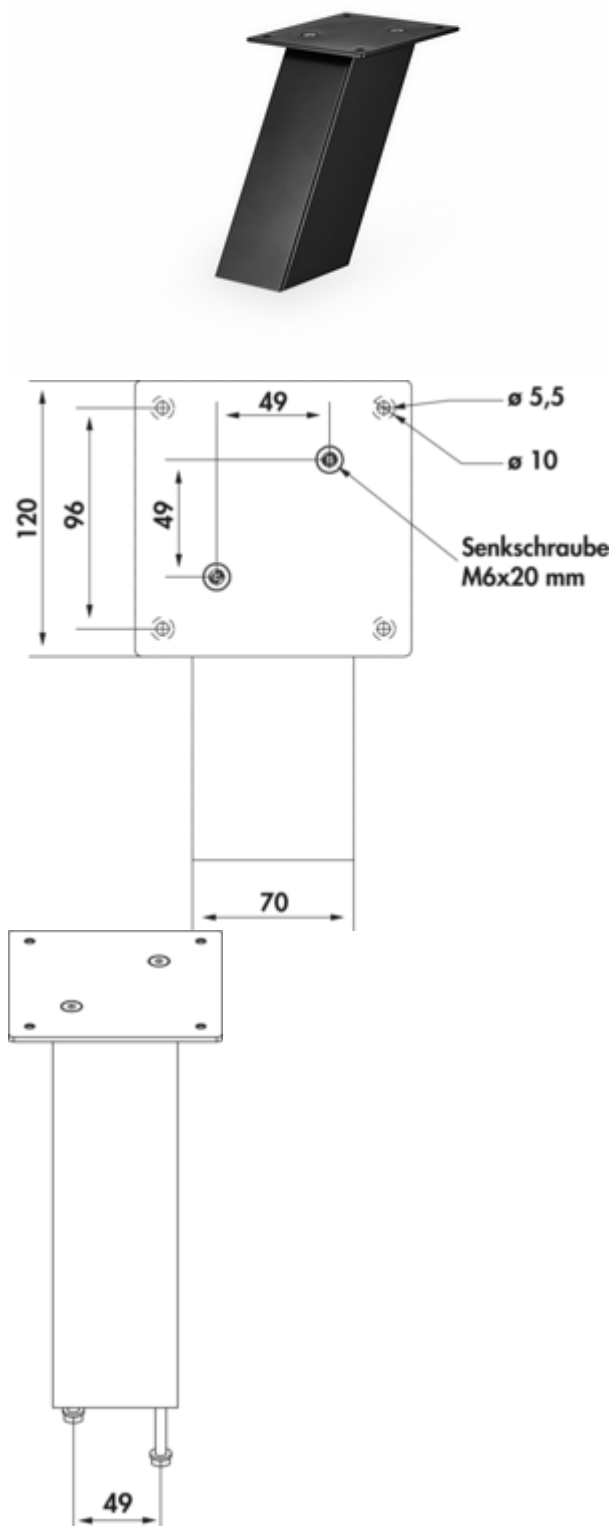

Connero 1 slanted

Product number: 3021194

Configuration: black matt, H 170 mm

Configuration options

3021194 | black matt, H 170 mm

- ✓ Console
- ✓ square
- ✓ slanted

Console. With mounting plat.

— slanted

— aluminium profile 70 x 70 mm

— max. load per pair approx. 60 kg given even distribution, max. spacing of the consoles of 900 mm and max. projection of the plates of 250 mm

[more infos...](#)

Technical data

Article type	Console	With mounting plate	Yes
Height	170 mm	Dimensions profile	70 x 70 mm
Width	70 mm	Carrying capacity	max. load per pair approx. 60 kg given even distribution, max. spacing of the consoles of 900 mm and max. projection of the plates of 250 mm
Properties	cannot be shortened	Support element version	slanted
Shape	square		