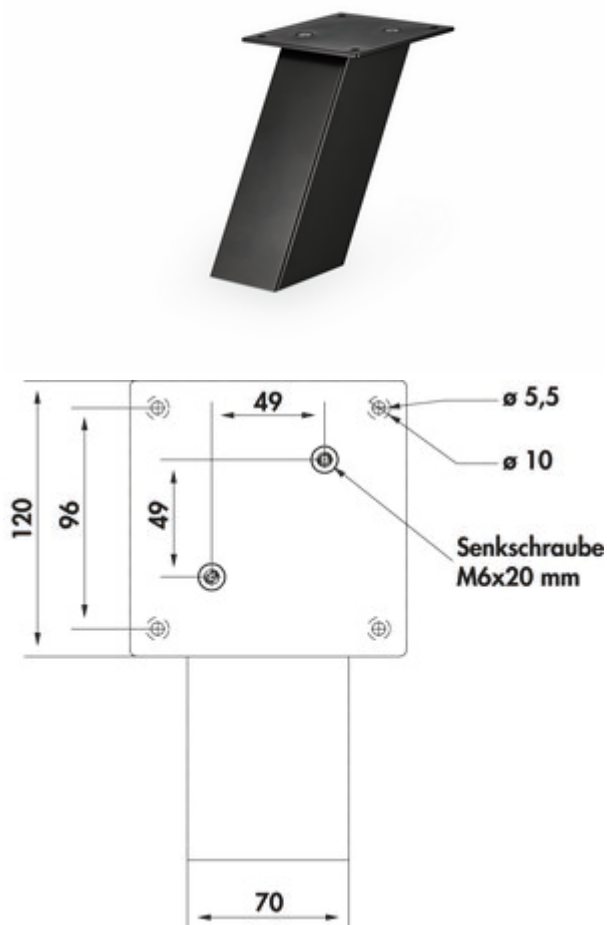

### Configuration options

3021194 | black matt, H 170 mm

- ✓ Console
- ✓ square
- ✓ slanted

Console. With mounting plat.

— slanted

— aluminium profile 70 x 70 mm

— max. load per pair approx. 60 kg given even distribution, max. spacing of the consoles of 900 mm and max. projection of the plates of 250 mm

### Technical data

Article type	Console	With mounting plate	Yes
Height	170 mm	Dimensions profile	70 x 70 mm
Width	70 mm	Carrying capacity	max. load per pair approx. 60 kg given even distribution, max. spacing of the consoles of 900 mm and max. projection of the plates of 250 mm
Properties	cannot be shortened	Support element version	slanted
Shape	square		