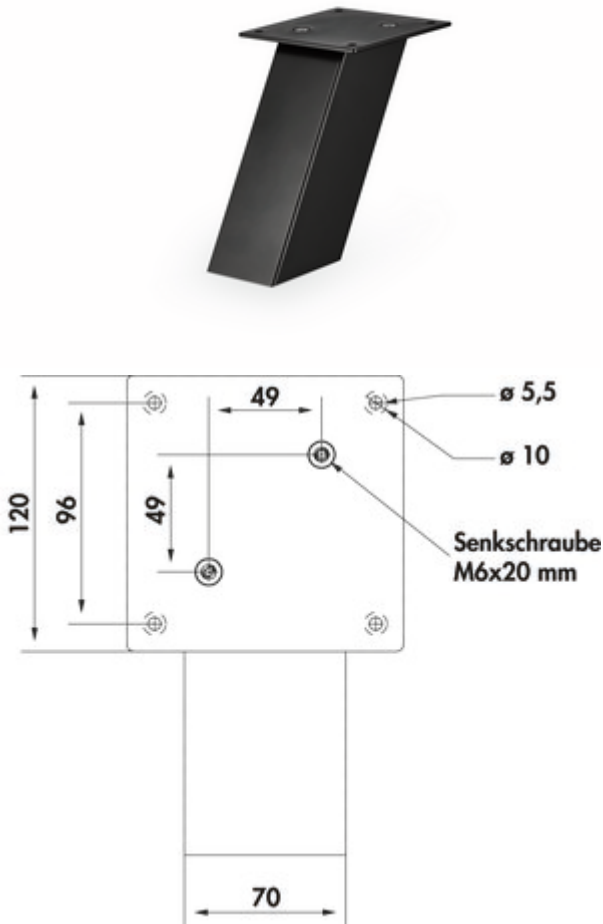

Connero 1 slanted

Product number: 3021194

Configuration: black matt, H 170 mm

Configuration options

3021194 | black matt, H 170 mm

- ✓ Console
- ✓ square
- ✓ slanted

Console. With mounting plat.

— slanted

— aluminium profile 70 x 70 mm

— max. load per pair approx. 60 kg given even distribution, max. spacing of the consoles of 900 mm and max. projection of the plates of 250 mm

[more infos...](#)

Technical data

Article type	Console	With mounting plate	Yes
Warranty	2-year Naber warranty (except for wear parts); the general warranty conditions of Naber GmbH apply.	Dimensions profile	70 x 70 mm
Width	70 mm	Carrying capacity	max. load per pair approx. 60 kg given even distribution, max. spacing of the consoles of 900 mm and max. projection of the plates of 250 mm
Properties	cannot be shortened	Support element version	slanted
Shape	square		