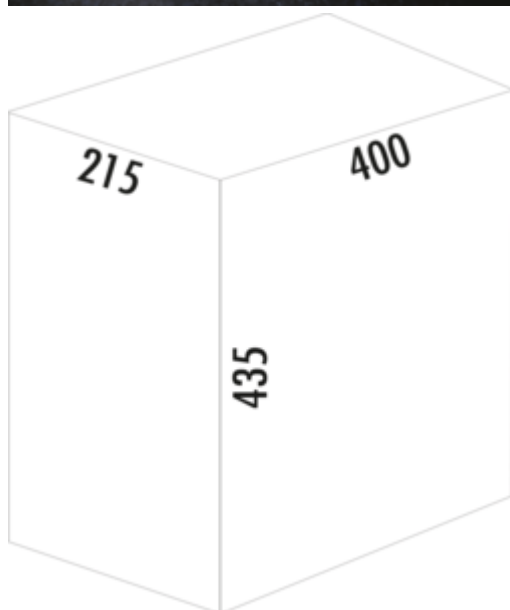

## WESCO® Klassikline Single-Junior®

Product number: 8011226  
Configuration: aluminium grey

### Configuration options

8011008 | white  
8011085 | stainless steel  
8011226 | aluminium grey

- ✓ For swivel technology
- ✓ swivel technology
- ✓ 19 l
- waste capacity 19 liters
- technology: swivel technology
- fitting: cabinet wall

### Technical data

Article type	Waste collection system	Cover	Yes
Brand	WESCO®	Lid type(s)	Complete lid
Height	435 mm	Number of containers	1
Width	215 mm	Opening technology	swivel technology
Mounting/Fixing	cabinet wall	Total volume	19 l
Cabinet width	450 mm	Volume/content container 1	19 l
Material lid	plastic	Design	For swivel technology
Material container	plastic	Volume/Content container	19