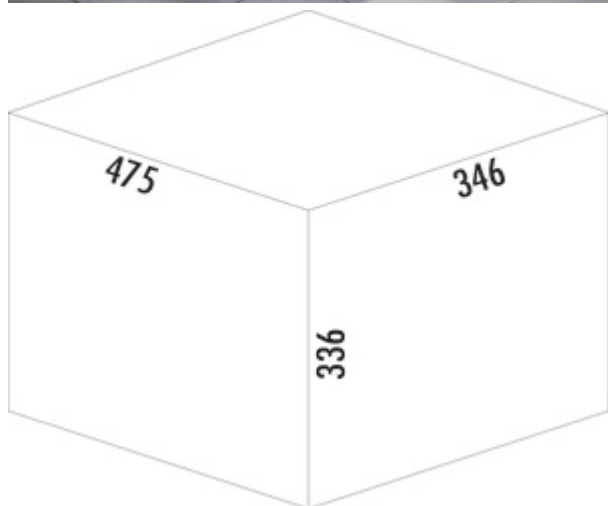

## Tandem 5

Product number: 8011158

Configuration: light grey

### Configuration options

8011158 | light grey

- ✓ Pull-out technology for rotating doors
- ✓ full pull-out
- ✓ 34 l

Including closing lid for bio waste container.

- waste capacity 34 (2 x 8/1 x 18) liters
- technology: full pull-out
- fitting: cabinet bottom
- incl. cover lid for 8 litre bin
- the ideal space saver with an installation height of only 336 mm

### Technical data

Article type	Waste collection system	Opening technology	full pull-out
Width	346 mm	Total volume	34 l
Mounting/Fixing	cabinet bottom	Volume/content container 1	18 l
Cabinet width	400 mm	Volume/content container 2	8 l
Shape	angular	Volume/content container 3	8 l
Material lid	plastic	Colour guide	silver
Material container	plastic	Colour container lid	light grey
Colour total cover	light grey	Design	Pull-out technology for rotating doors
Cover	Yes	Volume/Content container	18/8/8
Lid type(s)	Complete lid	Organic lid	Yes
Number of containers	3		