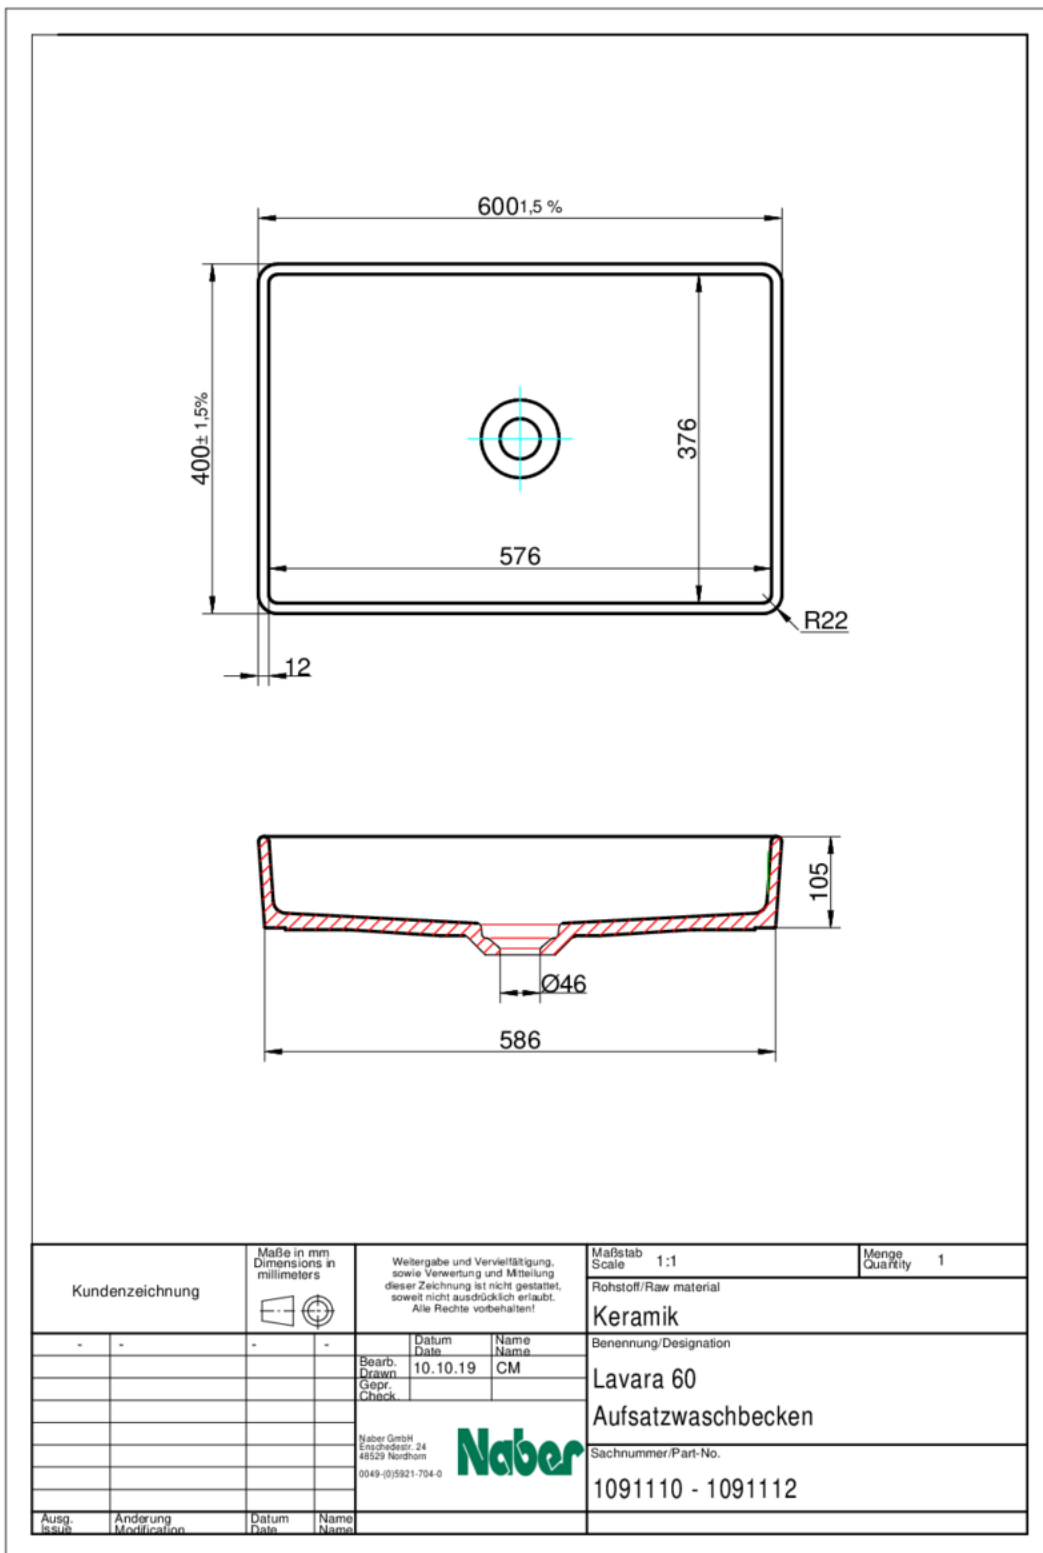

## Lavara 60

Product number: 1091112

Configuration: nero

— incl. drain with ceramic cover

— cut-out approx. 555 x 355 mm

— bowl can not be closed

[more infos...](#)

### Technical data

Article type	Sink	Installation variant	wash basin
Height	105 mm	Main sink width	576 mm
Width	600 mm	Depth main sink	376 mm
Material	ceramic	Armature bench	No
Cut-out dimension	approx. 555 x 355 mm	Number of sinks	1 main sink
Excenter fitting	incl. drain with ceramic cover	Pelvic inner radius (R)	22
Valve type	bowl can not be closed		

Dimensional sketch (PDF)

Installation dimensions (PDF)