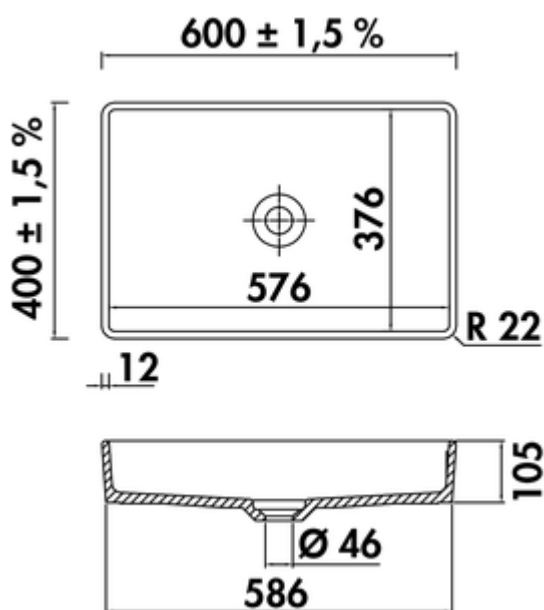

### Configuration options

1091110 | white glossy

1091111 | slate

1091112 | nero

✓ wash basin

✓ ceramic

✓ incl. drain with ceramic cover

Top mounted washbasin angular. Ceramics.

— incl. drain with ceramic cover

— cut-out approx. 555 x 355 mm

— bowl can not be closed

[more infos...](#)

### Technical data

Article type	Sink	Installation variant	wash basin
Height	105 mm	Main sink width	576 mm
Width	600 mm	Depth main sink	376 mm
Material	ceramic	Armature bench	No
Cut-out dimension	approx. 555 x 355 mm	Number of sinks	1 main sink
Excenter fitting	incl. drain with ceramic cover	Pelvic inner radius (R)	22
Valve type	bowl can not be closed		

Dimensional sketch (PDF)

Installation dimensions (PDF)