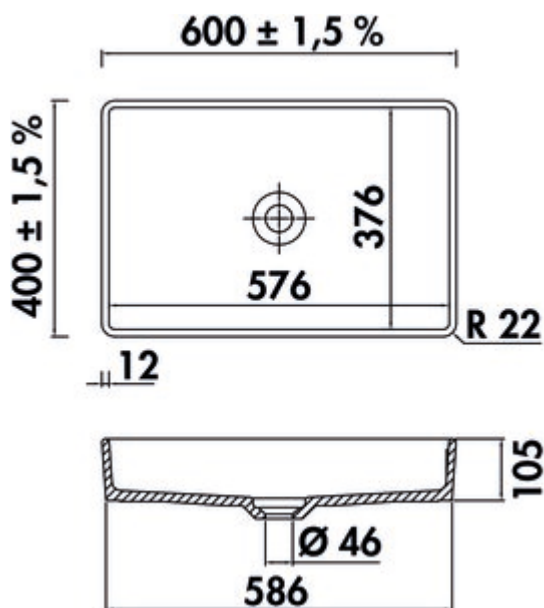

### Configuration options

1091110 | white glossy

1091111 | slate

1091112 | nero

✓ wash basin

✓ ceramic

✓ incl. drain with ceramic cover

Top mounted washbasin angular. Ceramics.

— incl. drain with ceramic cover

— cut-out approx. 555 x 355 mm

— bowl can not be closed

[more infos...](#)

### Technical data

Article type	Sink	Installation variant	wash basin
Width	600 mm	Main sink width	576 mm
Material	ceramic	Height main sink	105 mm
Cabinet width	800 mm	Depth main sink	376 mm
Cut-out dimension	approx. 555 x 355 mm	Armature bench	No
Excenter fitting	incl. drain with ceramic cover	Number of sinks	1 main sink
Valve type	bowl can not be closed	Pelvic inner radius (R)	22

Dimensional sketch (PDF)

Installation dimensions (PDF)