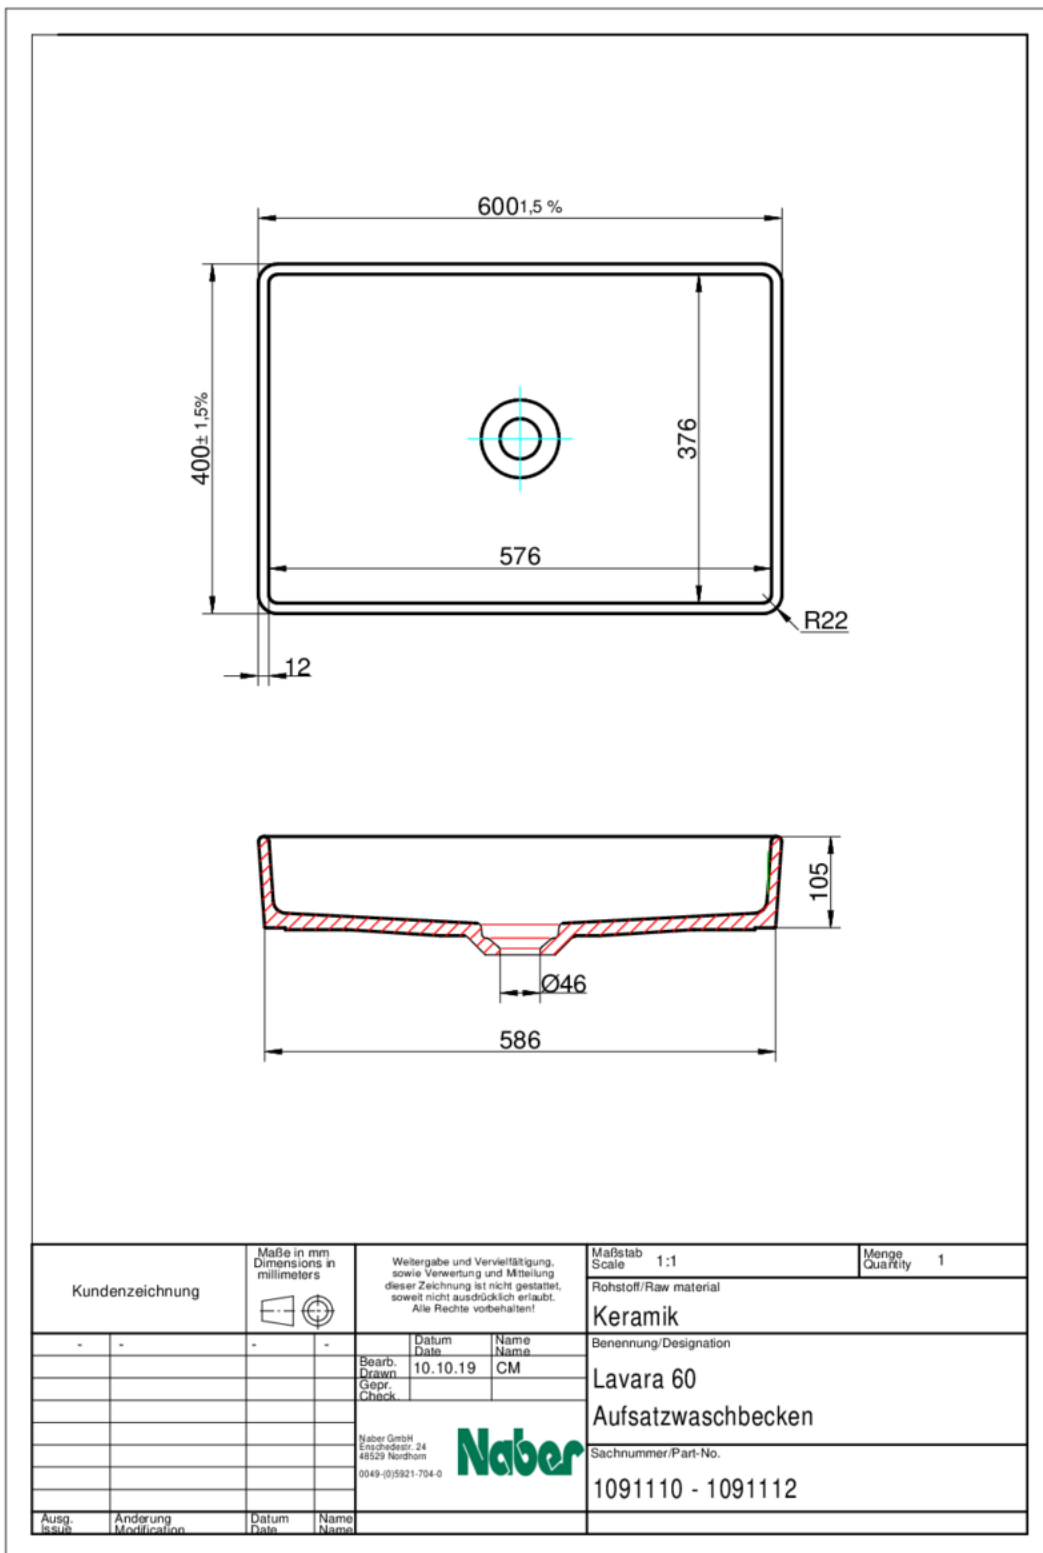

## Lavara 60

Product number: 1091112

Configuration: nero

— incl. drain with ceramic cover

— cut-out approx. 555 x 355 mm

— bowl can not be closed

[more infos...](#)

### Technical data

Article type	Sink	Installation variant	wash basin
Width	600 mm	Main sink width	576 mm
Material	ceramic	Height main sink	105 mm
Cabinet width	800 mm	Depth main sink	376 mm
Cut-out dimension	approx. 555 x 355 mm	Armature bench	No
Excenter fitting	incl. drain with ceramic cover	Number of sinks	1 main sink
Valve type	bowl can not be closed	Pelvic inner radius (R)	22

Dimensional sketch (PDF)

Installation dimensions (PDF)