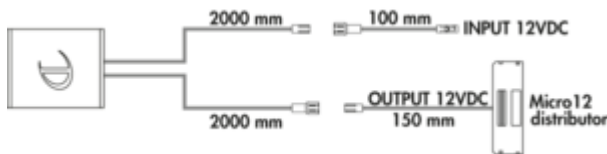

LED Touch switch

Product number: 7062189
 Configuration: silver coloured

Configuration options
 7062189 | silver coloured

- ✓ Switch
- ✓ 2.000 mm
- with 10-fold distributor
- 2000 mm supply line
- 2000 mm connection line
- suitable for 12 V and 24 VDC
- dimmer function: brightness continuously dimmable

[more infos...](#)

Technical data

Article type	Switch	Type of dimming	brightness continuously dimmable
Shape	angular	Number of secondary plug-in locations	10
Length of the supply line (primary)	2.000 mm	Switching function	infinitely variable brightness adjustment
Dimmer	Yes	Dimming function (composite)	Yes, brightness continuously dimmable
Length secondary line/switch line	2.000 mm		