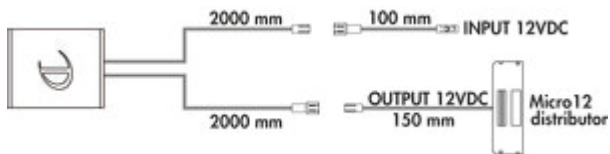

LED Touch switch

Product number: 7062189

Configuration: silver coloured

Configuration options

7062189 | silver coloured

- ✓ Switch
- ✓ 2.000 mm
 - with 10-fold distributor
 - 2000 mm supply line
 - 2000 mm connection line
 - suitable for 12 V and 24 VDC
 - dimmer function: brightness continuously dimmable

[more infos...](#)

Technical data

Article type	Switch	Type of dimming	brightness continuously dimmable
Shape	angular	Number of secondary plug-in locations	10
Length of the supply line (primary)	2.000 mm	Switching function	infinitely variable brightness adjustment
Dimmer	Yes	Dimming function (composite)	Yes, brightness continuously dimmable
Length secondary line/switch line	2.000 mm		