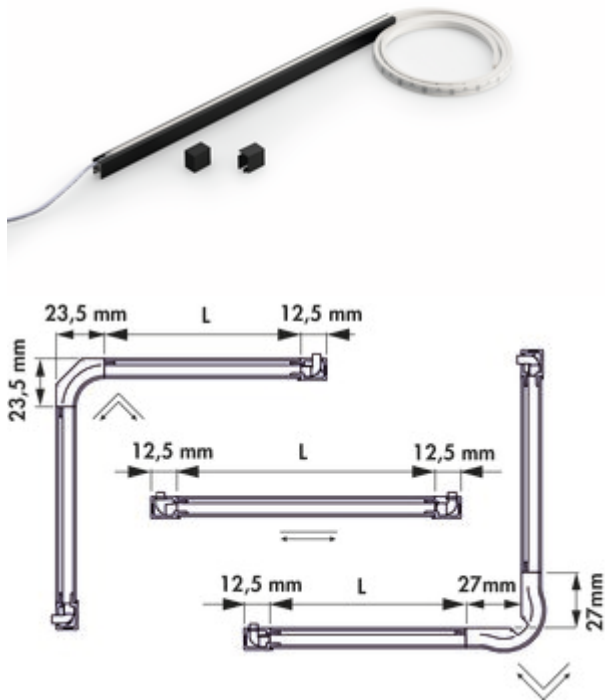

## Andy colour change LED

Product number: 7063401

Configuration: L 1000 mm, black

- ✓ Handle strip lighting
- ✓ 2700 K warm white to 6500 K cold white
- ✓ straight

Handle bar lighting. Aluminium housing with plastic corners. LED strip moulded in silicone, not self-adhesive, can be shortened every 21 mm. Illumination without visible LED points incl. retaining clips for handle mouldings.

### Single light

- 6.5 watts per metre, 12 V
- continuous adjustment of light colour from 2700 K warm white to 6500 K cool white
- max. 80 lumen/watt at 6500 K cool white
- LED strip, feed on both sides
- 2000 mm supply cable on both sides
- incl. 4 end caps (2 x left, 2 x right)
- incl. 8 clips (2 x 4 pieces)

### Technical data

Article type	Luminaire	Colour temperature	2700 K warm white to 6500 K cold white
Width	1.000 mm	Colour temperature adjustable	stepless
Energy efficiency class	G	Illuminant type	LED
Material housing	aluminium	Light yield	max. 80 lumen/watt at 6500 K cold white
Certification	CE MM sign F-sign	Connection	On both sides
Shortenability	may be shortened every 21 mm	Homogeneous light field without visible LED points	Yes
Shape	straight	Design	Handle strip lighting
Length of the supply line (primary)	2.000 mm	Power per metre	6.5 watt/meter
More parts	incl. holding clamps incl. 4 end caps incl. 8 clips (2 x 4 pieces)		