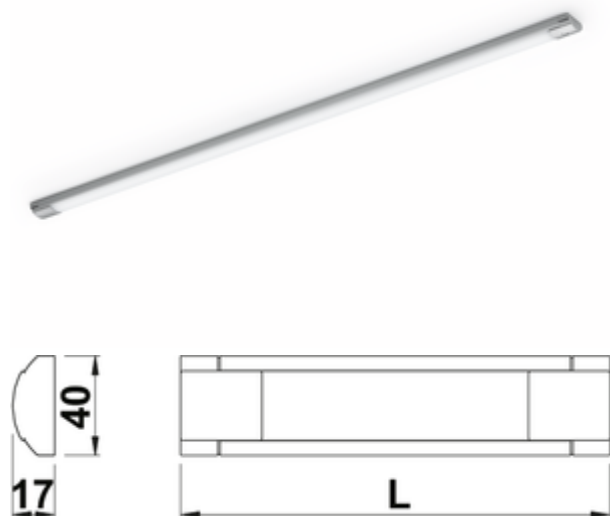

## Feel LED

Product number: 7062283

Configuration: single lamp with switch, L 900 mm, 7.9 W

### Configuration options

7062280	single lamp with switch, L 450 mm, 3.6 W
7062281	single lamp with switch, L 600 mm, 5 W
7062282	single lamp with switch, L 800 mm, 7 W
7062283	single lamp with switch, L 900 mm, 7.9 W
7062284	single lamp with switch, L 1000 mm, 8.9 W
7062285	single lamp with switch, L 1200 mm, 11 W
7062286	subsequent lamp without switch, L 450 mm, 3.6 W
7062287	subsequent lamp without switch, L 600 mm, 5 W
7062288	subsequent lamp without switch, L 800 mm, 7 W
7062289	subsequent lamp without switch, L 900 mm, 7.9 W
7062290	subsequent lamp without switch, L 1000 mm, 8.9 W
7062291	subsequent lamp without switch, L 1200 mm, 11 W

- ✓ linear light
- ✓ Under-cabinet/niche light
- ✓ 4300 K neutral white

Lamp mounted from below. Aluminium profile, **aluminium coloured**, 120 LEDs/m, no visible LED points.

The lights can easily be extended by simply plugging together the connecting cables integrated in the body caps.

## Technical data

Article type	Luminaire	Illuminant included	Yes
Height	17 mm	Dimmer	Yes
Width	900 mm	Colour temperature	4300 K neutral white
Energy efficiency class	G	Type of dimming	brightness continuously dimmable
Transformer / converter required	Yes, must be ordered separately	Illuminant type	LED
Protection class	III	Replaceable illuminant	No
Mounting/Fixing	pluggable	Light yield	85 lumen/watt
Material housing	aluminium	Connection	One-sided
Certification	CE	Homogeneous light field without visible LED points	Yes
Switch	Yes	Touch function	Yes
Shape	angular	Design	linear light Under-cabinet/niche light
Memory function	Yes	Dimming function (composite)	Yes, brightness continuously dimmable
Length of the supply line (primary)	2.000 mm	Illuminant power	7.9 watts