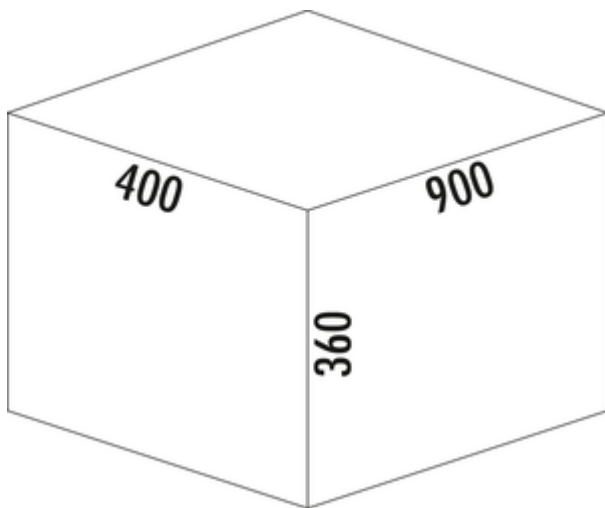

## Cox® Base 360 S/900-4

Product number: 8012550

Configuration: without bio lid, light grey, H 360 mm

### Configuration options

- 8012550 | without bio lid, light grey, H 360 mm
- 8012552 | with bio lid, light grey, H 360 mm
- 8013550 | without bio lid, anthracite, H 360 mm
- 8013552 | with bio lid, anthracite, H 360 mm

- ✓ Front pull-out system
- ✓ full pull-out
- ✓ 64 l

With pull-out complete lid.

- guide rail depth 470 mm
- waste capacity 64 (2 x 10/2 x 22) l
- technology: full drawer
- fitting: cabinet wall and front panel
- **with soft retraction and damping**

### Technical data

Article type	Drawer	Total volume	64 l
Height	360 mm	Volume/content container 1	22 l
Width	900 mm	Volume/content container 2	22 l
Mounting/Fixing	cabinet wall front panel	Volume/content container 3	10 l
Cabinet width	900 mm	Volume/content container 4	10 l
Shape	angular	Soft closing	Yes
Frame colour	silver	Colour guide	silver
Material container	plastic	Design	Front pull-out system
Colour total cover	silver	Volume/Content container	22/22/10/10
Cover	Yes	Organic lid	No
Lid type(s)	Complete lid	Retractable total cover	Yes
Number of containers	4	Guide rail depth	470 mm
Opening technology	full pull-out	Locking mechanism	With damper