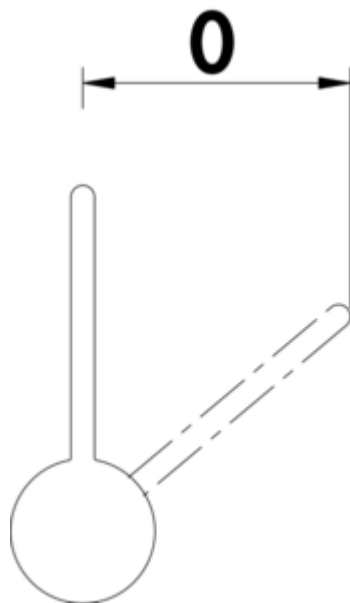

5021342 | graphite-black matt, high pressure

5021343 | copper-black matt, high pressure

- ✓ Sink faucet
- ✓ high pressure
- ✓ with swivelling outlet

Single lever faucet. With swivelling outlet, side lever and ceramic cartridge.

— swivel range 360°

— drill Ø 34–38 mm

BELGAQUA

[more infos...](#)

Technical data

Article type	Sink faucet	Swivel range outlet	360°
Brand	Wasserwerk	Type of fitting	Single lever faucet
Number of handles	1	Operating pressure	high pressure
Total installation height	430 mm	Width	50 mm
Height	430 mm	Mounting/Fixing	Quick installation: mounting with M33 x 1.5 threaded studs and locking screws
Outreach	220 mm	Swivel range handle	0 °
Outlet	with swivelling outlet	Number of tap holes	1
Discharge height	245 mm	Hoses preassembled	Yes
Operating mode	Lever	ECO function	energy-saving cold start function
Drilling diameter	34-38 mm	Minimum distance wall to centre tap hole	0 mm
Handle position	side lever	Connection hoses	800 mm
Cartridge with ceramic sealing discs	Yes		