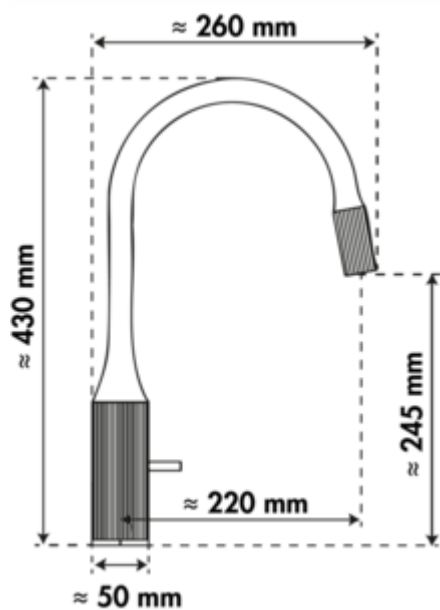

5021342 | graphite-black matt, high pressure

5021343 | copper-black matt, high pressure

- ✓ Sink faucet
- ✓ high pressure
- ✓ with swivelling outlet

Single lever faucet. With swivelling outlet, side lever and ceramic cartridge.

— swivel range 360°

— drill Ø 34–38 mm

BELGAQUA

[more infos...](#)

Technical data

Article type	Sink faucet	Swivel range outlet	360°
Brand	Wasserwerk	Type of fitting	Single lever faucet
Number of handles	1	Operating pressure	high pressure
Total installation height	430 mm	Width	50 mm
Height	430 mm	Mounting/Fixing	Quick installation: mounting with M33 x 1.5 threaded studs and locking screws
Outreach	220 mm	Swivel range handle	0 °
Outlet	with swivelling outlet	Number of tap holes	1
Discharge height	245 mm	Hoses preassembled	Yes
Operating mode	Lever	ECO function	energy-saving cold start function
Drilling diameter	34-38 mm	Minimum distance wall to centre tap hole	0 mm
Handle position	side lever	Connection hoses	800 mm
Cartridge with ceramic sealing discs	Yes		