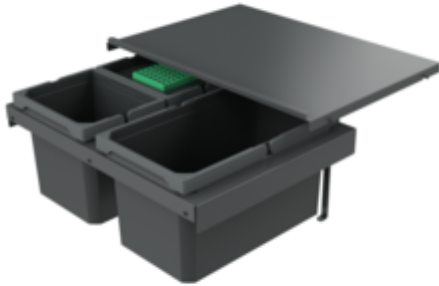

Cox Stand-UP[®] 250 S/600-3

Product number: 8013382

Configuration: with bio lid, anthracite, H 250 mm

Configuration options

8013381 | without bio lid, anthracite, H 250 mm

8013382 | with bio lid, anthracite, H 250 mm

- ✓ Existing pull-outs
- ✓ 25 l
- ✓ Number of containers: 3

For mounting on existing pull-outs with a nominal depth of 450 mm and 500 mm.

- maximum frame height (dimension from the bottom of the drawer to the top edge of the frame) 145 mm
- minimum installation depth (internal dimension of the drawer) 400 mm
- waste volume 25(1 X 13/ 2 x 6) litres
- total height 250 mm
- installation height without complete lid 240 mm
- complete lid can be mounted behind the upper front to save space
- bucket height 216 mm

[more infos...](#)

Technical data

Article type	Waste collection system	Number of containers	3
Height	250 mm	Total volume	25 l
Width	600 mm	Volume/content container 1	13 l
Mounting/Fixing	on existing pull-outs	Volume/content container 2	6 l
Further	maximum frame height (dimension from the bottom of the drawer to the top edge of the frame) 145 mm	Volume/content container 3	6 l
Installation_height_list	without complete lid 240 mm	Colour guide	anthracite
Cabinet width	600 mm	Colour container lid	anthracite/green
Shape	angular	Design	Existing pull-outs
Frame colour	anthracite	Volume/Content container	13/6/6
Material container	plastic	Organic lid	Yes
Colour total cover	anthracite	Guide rail depth	450 - 500 mm
Cover	Yes	Bucket height	216 mm
Lid type(s)	Complete lid		