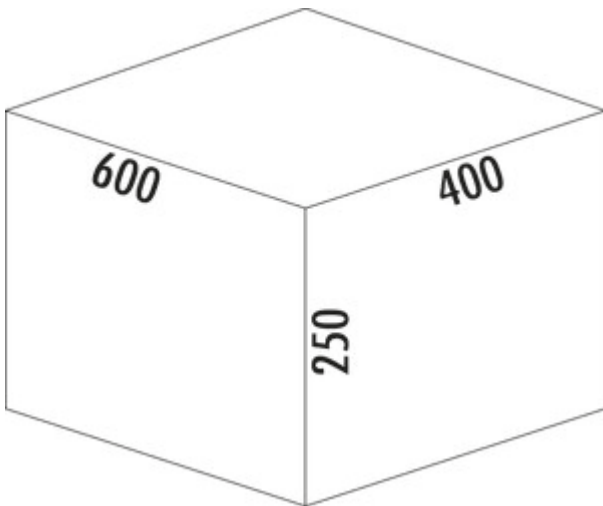

Cox Stand-UP[®] 250 S/600-3

Product number: 8013382

Configuration: with bio lid, anthracite, H 250 mm

Configuration options

8013381 | without bio lid, anthracite, H 250 mm

8013382 | with bio lid, anthracite, H 250 mm

- ✓ Existing pull-outs
- ✓ 25 l
- ✓ Number of containers: 3

For mounting on existing pull-outs with a nominal depth of 450 mm and 500 mm.

- maximum frame height (dimension from the bottom of the drawer to the top edge of the frame) 145 mm
- minimum installation depth (internal dimension of the drawer) 400 mm
- waste volume 25(1 X 13/ 2 x 6) litres
- total height 250 mm
- installation height without complete lid 240 mm
- complete lid can be mounted behind the upper front to save space
- bucket height 216 mm

[more infos...](#)

Technical data

Article type	Waste collection system	Number of containers	3
Height	250 mm	Total volume	25 l
Width	600 mm	Volume/content container 1	13 l
Mounting/Fixing	on existing pull-outs	Volume/content container 2	6 l
Further	maximum frame height (dimension from the bottom of the drawer to the top edge of the frame) 145 mm	Volume/content container 3	6 l
Installation_height_list	without complete lid 240 mm	Colour guide	anthracite
Cabinet width	600 mm	Colour container lid	anthracite/green
Shape	angular	Design	Existing pull-outs
Frame colour	anthracite	Volume/Content container	13/6/6
Material container	plastic	Organic lid	Yes
Colour total cover	anthracite	Guide rail depth	450 - 500 mm
Cover	Yes	Bucket height	216 mm
Lid type(s)	Complete lid		