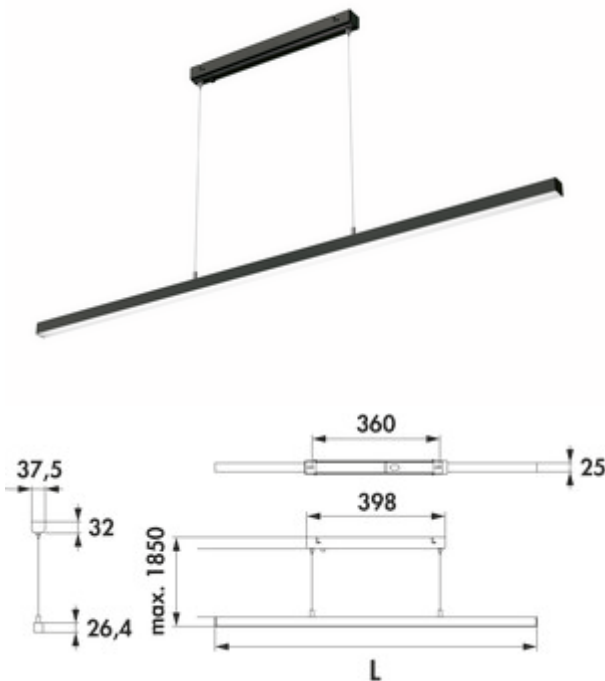

Asta LED

Product number: 7065061

Configuration: L 900 mm, 13.9 W, black matt

Configuration options

- 7065050 | L 900 mm, 13.9 W, stainless steel colour
- 7065051 | L 1200 mm, 18.6 W, stainless steel colour
- 7065052 | L 1500 mm, 23.2 W, stainless steel colour
- 7065061 | L 900 mm, 13.9 W, black matt
- 7065062 | L 1200 mm, 18.6 W, black matt
- 7065063 | L 1500 mm, 23.2 W, black matt

- ✓ Pendant light
- ✓ 4000 K neutral white
- ✓ 13.9 watts

Pendant light. Aluminium body. Plastic cover, white incl. converter.

— 230 V

— max. 84 lumen/watt at 4000 K neutral white

— suspension max. 1850 mm

— not dimmable with on-site dimmer

— without remote control, On/Off function via on-site light switch

This product contains a light source of energy efficiency class G.

[more infos...](#)

Technical data

Article type	Luminaire	Colour temperature	4000 K neutral white
Width	900 mm	Illuminant type	LED
Energy efficiency class	G	Light yield	max. 84 lumen/watt at 4000 K neutral white
Transformer / converter required	Yes, included	Material cover	plastic
Mounting/Fixing	Ceiling mounting	Cover colour	white
Material housing	aluminium	Suspension	1850 mm
Switch	No	Dimmable by on-site dimmer	No
Shape	angular	Design	Pendant light
Illuminant included	Yes	Illuminant power	13.9 watts
Housing colour	black matt		

Dimensional sketch (PDF)