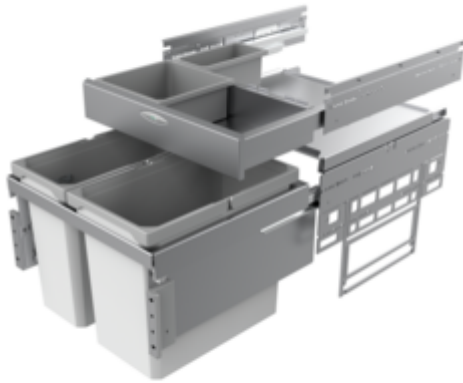

Cox[®] Base 360 S/500-2 with Base-Board

Product number: 8012370

Configuration: light grey, H 460 mm

Configuration options

8012370 | light grey, H 460 mm

8013370 | anthracite, H 460 mm

- ✓ Front pull-out system
- ✓ full pull-out
- ✓ 38 l
- guide rail depth 470 mm
- waste capacity 38 (1 x 16/1 x 22) liters
- technology: full pull-out
- fitting: cabinet wall and front panel
- with soft retraction and damping
- 1 x 2.7 l and 1 x 1.2 l storage boxes and 4 brackets included

[more infos...](#)

Technical data

Article type	Waste collection system	Volume/content container 1	22 l
Width	500 mm	Volume/content container 2	16 l
CE marking on the product	No	Soft closing	Yes
Mounting/Fixing	cabinet wall front panel	Design	Front pull-out system
Cabinet width	500 mm	Volume/Content container	22/16
Shape	angular	Number of containers in additional drawer	2
Material container	plastic	Guide rail depth	470 mm
Colour total cover	silver	Volume/capacity drawer container 1	2.7 l
Number of containers	2	Volume/capacity drawer container 2	1,2 l
Opening technology	full pull-out	Locking mechanism	With damper
Total volume	38 l		

Accessories

8012367	Cox Cick®, Accessory, dark grey/chrome matt
---------	---

Spare Parts

8010145	Complete lid, Accessory, silver
---------	---------------------------------

8012321	Cox® system container, Single bucket, light grey, 16 liters
---------	---

8012322	Cox® system container, Single bucket, light grey, 22 liters
---------	---