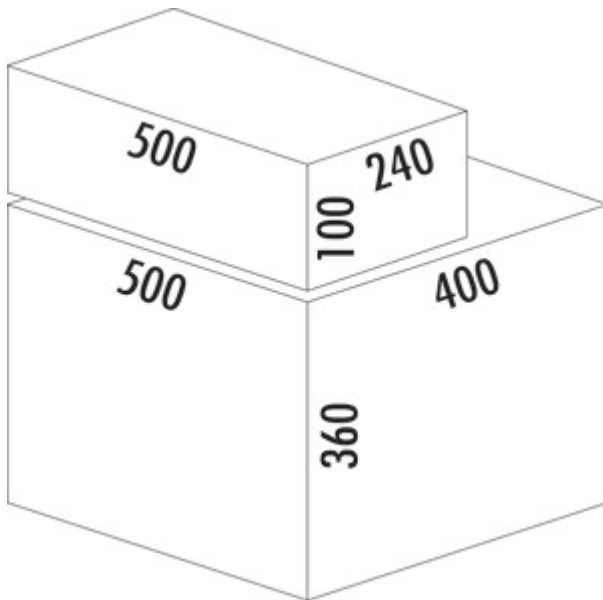

Cox[®] Base 360 S/500-2 with Base-Board

Product number: 8012370

Configuration: light grey, H 460 mm

Configuration options

8012370 | light grey, H 460 mm

8013370 | anthracite, H 460 mm

- ✓ Front pull-out system
- ✓ full pull-out
- ✓ 38 l
- guide rail depth 470 mm
- waste capacity 38 (1 x 16/1 x 22) liters
- technology: full pull-out
- fitting: cabinet wall and front panel
- with soft retraction and damping
- 1 x 2.7 l and 1 x 1.2 l storage boxes and 4 brackets included

[more infos...](#)

Technical data

Article type	Waste collection system	Volume/content container 1	22 l
Width	500 mm	Volume/content container 2	16 l
CE marking on the product	No	Soft closing	Yes
Mounting/Fixing	cabinet wall front panel	Design	Front pull-out system
Cabinet width	500 mm	Volume/Content container	22/16
Shape	angular	Number of containers in additional drawer	2
Material container	plastic	Guide rail depth	470 mm
Colour total cover	silver	Volume/capacity drawer container 1	2.7 l
Number of containers	2	Volume/capacity drawer container 2	1,2 l
Opening technology	full pull-out	Locking mechanism	With damper
Total volume	38 l		

8012322	Cox® system container, Single bucket, light grey, 22 liters
---------	---