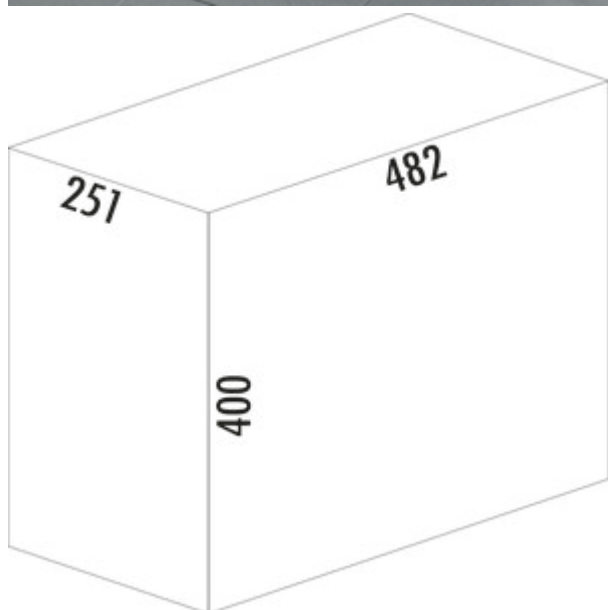

Tandem 7

Product number: 8011067
Configuration: graphite grey

Configuration options

8011067 | graphite grey

- ✓ Pull-out technology for rotating doors
- ✓ full pull-out
- ✓ 30 l
- waste capacity 30 (2 x 15) liters
- technology: full pull-out
- fitting: cabinet bottom

[more infos...](#)

Technical data

Article type	Waste collection system	Cover	Yes
Height	400 mm	Lid type(s)	Complete lid
Width	251 mm	Number of containers	2
Mounting/Fixing	cabinet bottom	Opening technology	full pull-out
Cabinet width	300 mm	Total volume	30 l
Shape	angular	Volume/content container 1	15 l
Frame colour	silver	Volume/content container 2	15 l
Material lid	plastic	Colour guide	silver
Material container	plastic	Design	Pull-out technology for rotating doors
Colour total cover	graphite grey	Volume/Content container	15/15

Spare Parts

8010110	Replacement container, Single bucket, graphite grey, 15 liters
---------	--