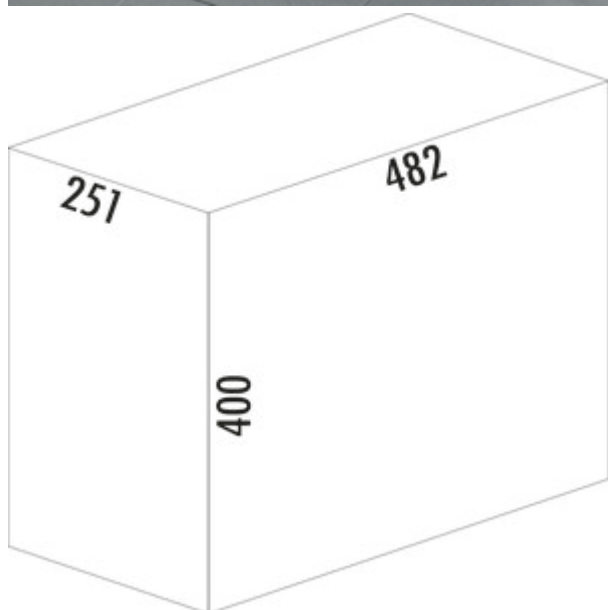

## Tandem 7

Product number: 8011067  
Configuration: graphite grey

### Configuration options

8011067 | graphite grey

- ✓ Pull-out technology for rotating doors
- ✓ full pull-out
- ✓ 30 l
- waste capacity 30 (2 x 15) liters
- technology: full pull-out
- fitting: cabinet bottom

### Technical data

|                    |                         |                            |  |
|--------------------|-------------------------|----------------------------|--|
| Article type       | Waste collection system | Lid type(s)                | Complete lid                           |
| Width              | 251 mm                  | Number of containers       | 2                                      |
| Mounting/Fixing    | cabinet bottom          | Opening technology         | full pull-out                          |
| Cabinet width      | 300 mm                  | Total volume               | 30 l                                   |
| Shape              | angular                 | Volume/content container 1 | 15 l                                   |
| Frame colour       | silver                  | Volume/content container 2 | 15 l                                   |
| Material lid       | plastic                 | Colour guide               | silver                                 |
| Material container | plastic                 | Design                     | Pull-out technology for rotating doors |
| Colour total cover | graphite grey           | Volume/Content container   | 15/15                                  |
| Cover              | Yes                     |                            |  |