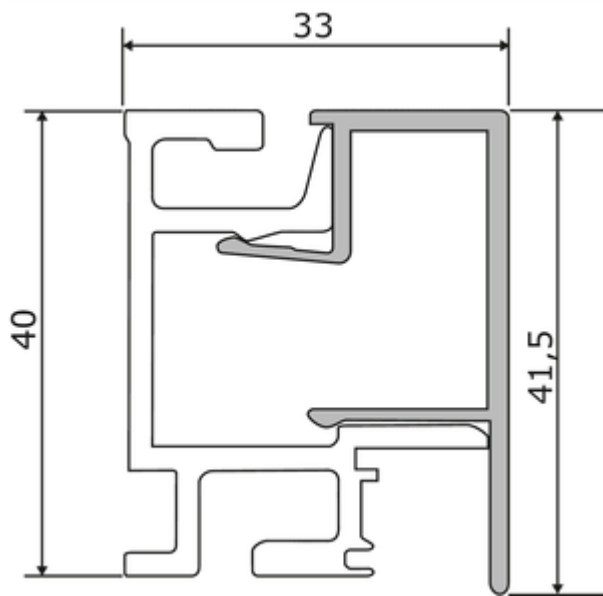

## Linero MosaiQ profile strips set-1

Product number: 8045203

Configuration: L 1200 mm, black matt

### Configuration options

8045001 | L 600 mm, stainless steel coloured  
 8045002 | L 900 mm, stainless steel coloured  
 8045003 | L 1200 mm, stainless steel coloured  
 8045004 | L 1500 mm, stainless steel coloured  
 8045201 | L 600 mm, black matt  
 8045202 | L 900 mm, black matt  
 8045203 | L 1200 mm, black matt  
 8045204 | L 1500 mm, black matt

- ✓ Rail system
- ✓ Material: aluminium
- ✓ straight

Rail system. Aluminium.

Set consisting of:

- 1 aluminium profile strip (41.5 x 33 mm, H x D)
- 2 end pieces, 1 connector plus screws and dowels

[more infos...](#)

### Technical data

Article type	Rail system	Mounting/Fixing	Screw fastening
Height	41,5 mm	Shape	straight
Width	1.200 mm	Consisting of	1 aluminium profile strip (41.5 x 33 mm, H x D) 2 end pieces 1 connector plus screws and dowels
Material	aluminium		