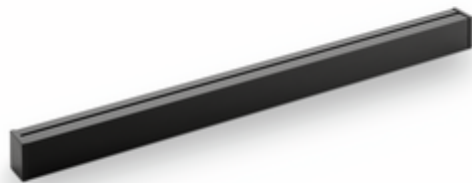

Linero MosaiQ profile strips set-1

Product number: 8045203

Configuration: L 1200 mm, black matt

Configuration options

8045001 | L 600 mm, stainless steel coloured
 8045002 | L 900 mm, stainless steel coloured
 8045003 | L 1200 mm, stainless steel coloured
 8045004 | L 1500 mm, stainless steel coloured
 8045201 | L 600 mm, black matt
 8045202 | L 900 mm, black matt
 8045203 | L 1200 mm, black matt
 8045204 | L 1500 mm, black matt

- ✓ Rail system
- ✓ Material: aluminium
- ✓ straight

Rail system. Aluminium.

Set consisting of:

- 1 aluminium profile strip (41.5 x 33 mm, H x D)
- 2 end pieces, 1 connector plus screws and dowels

[more infos...](#)

Technical data

Article type	Rail system	Mounting/Fixing	Screw fastening
Width	1.200 mm	Shape	straight
Material	aluminium	Consisting of	1 aluminium profile strip (41.5 x 33 mm, H x D) 2 end pieces 1 connector plus screws and dowels