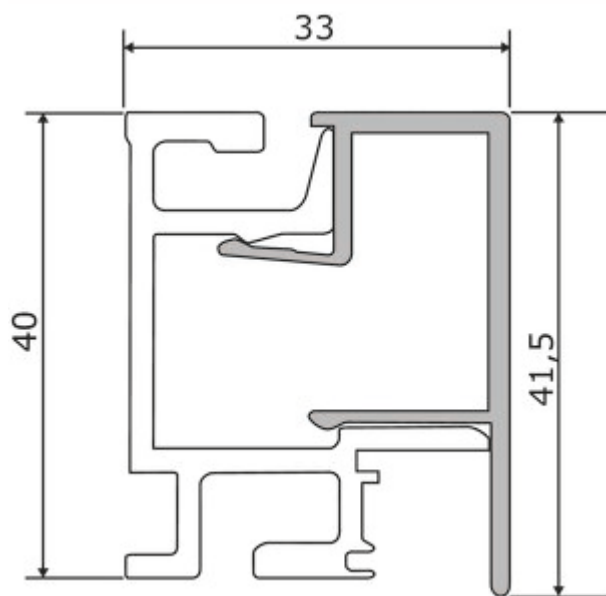

Linero MosaiQ profile strips set-1

Product number: 8045203

Configuration: L 1200 mm, black matt

Configuration options

8045001 | L 600 mm, stainless steel coloured
 8045002 | L 900 mm, stainless steel coloured
 8045003 | L 1200 mm, stainless steel coloured
 8045004 | L 1500 mm, stainless steel coloured
 8045201 | L 600 mm, black matt
 8045202 | L 900 mm, black matt
 8045203 | L 1200 mm, black matt
 8045204 | L 1500 mm, black matt

- ✓ Rail system
- ✓ Material: aluminium
- ✓ straight

Rail system. Aluminium.

Set consisting of:

- 1 aluminium profile strip (41.5 x 33 mm, H x D)
- 2 end pieces, 1 connector plus screws and dowels

[more infos...](#)

Technical data

Article type	Rail system	Mounting/Fixing	Screw fastening
Width	1.200 mm	Shape	straight
Material	aluminium	Consisting of	1 aluminium profile strip (41.5 x 33 mm, H x D) 2 end pieces 1 connector plus screws and dowels