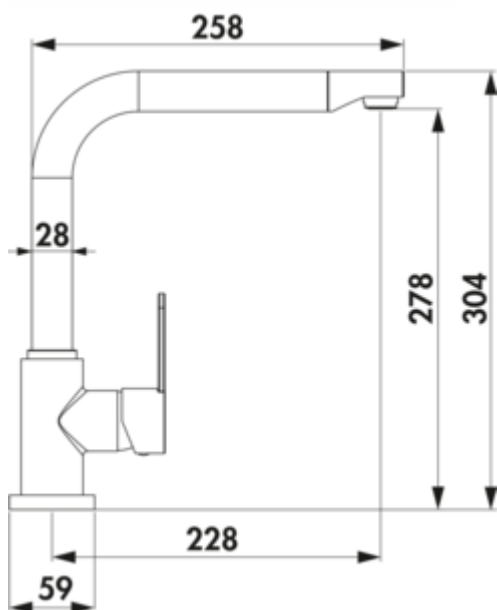

- ✓ Sink faucet
- ✓ high pressure
- ✓ with swivelling outlet

Single lever faucet. With swivelling outlet, side lever, ceramic cartridge and scald protection.

— energy-saving cold start function

— swivel range 360°

— drill Ø 35 mm

— corresponds to the German and European drinking water regulation/directive

[more infos...](#)

Technical data

Article type	Sink faucet	Swivel range outlet	360°
Brand	Wasserwerk	Type of fitting	Single lever faucet
Number of handles	1	Operating pressure	high pressure
Total installation height	304 mm	Width	59 mm
Height	304 mm	Material	brass stainless steel
Outreach	228 mm	Number of tap holes	1
Outlet	with swivelling outlet	ECO function	energy-saving cold start function
Discharge height	278 mm	Temperature limiter/scald protection	scald protection
Operating mode	Lever	Minimum distance wall to centre tap hole	0 mm
Drilling diameter	35 mm	Anti-limestone jet regulator	Yes
Handle position	side lever	Aerated aerator	Yes
Cartridge with ceramic sealing discs	Yes	Max. Flow rate at 3 bar	10,8 l/min