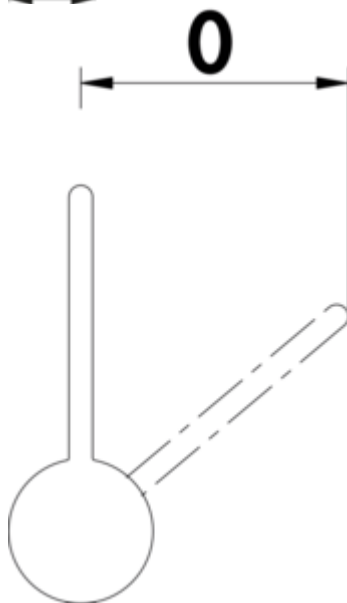

- ✓ Sink faucet
- ✓ high pressure
- ✓ with swivelling outlet

Single lever faucet. With swivelling outlet, side lever, ceramic cartridge and scald protection.

— energy-saving cold start function

— swivel range 360°

— drill Ø 35 mm

— corresponds to the German and European drinking water regulation/directive

[more infos...](#)

Technical data

Article type	Sink faucet	Swivel range outlet	360°
Brand	Wasserwerk	Type of fitting	Single lever faucet
Number of handles	1	Operating pressure	high pressure
Total installation height	304 mm	Width	59 mm
Height	304 mm	Material	brass stainless steel
Outreach	228 mm	Number of tap holes	1
Outlet	with swivelling outlet	ECO function	energy-saving cold start function
Discharge height	278 mm	Temperature limiter/scald protection	scald protection
Operating mode	Lever	Minimum distance wall to centre tap hole	0 mm
Drilling diameter	35 mm	Anti-limestone jet regulator	Yes
Handle position	side lever	Aerated aerator	Yes
Cartridge with ceramic sealing discs	Yes	Max. Flow rate at 3 bar	10,8 l/min