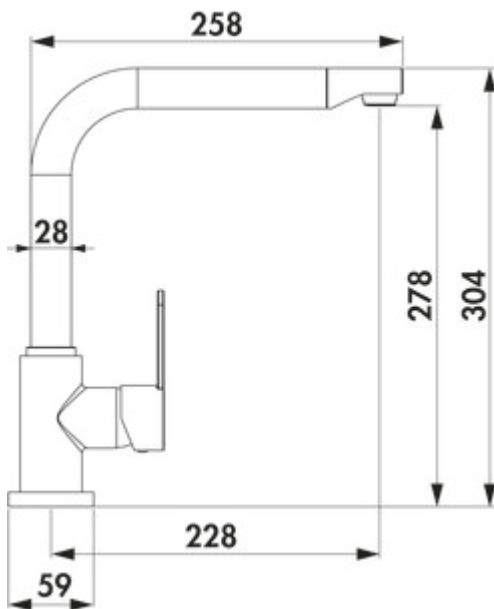

Wasserwerk Portare 1

Product number: 5021300
Configuration: chrome, high pressure

Configuration options

5021300 | chrome, high pressure
5021301 | stainless steel coloured, high pressure
5021302 | black matt, high pressure

BELGAQUA

MADE IN GERMANY

KERAMISCHE DICHTUNG

- ✓ Sink faucet
- ✓ high pressure
- ✓ with swivelling outlet

Single lever faucet. With swivelling outlet, side lever, ceramic cartridge and scald protection.

- energy-saving cold start function
- swivel range 360°
- drill Ø 35 mm
- corresponds to the German and European drinking water regulation/directive

[more infos...](#)

Technical data

Article type	Sink faucet	Type of fitting	Single lever faucet
Brand	Wasserwerk	Operating pressure	high pressure
Number of handles	1	Width	59 mm
Total installation height	304 mm	Material	brass stainless steel
Outreach	228 mm	Number of tap holes	1
Outlet	with swivelling outlet	ECO function	energy-saving cold start function
Discharge height	278 mm	Temperature limiter/scald protection	scald protection
Operating mode	Lever	Minimum distance wall to centre tap hole	0 mm
Drilling diameter	35 mm	Anti-limestone jet regulator	Yes
Handle position	side lever	Aerated aerator	Yes
Cartridge with ceramic sealing discs	Yes	Max. Flow rate at 3 bar	10,8 l/min
Swivel range outlet	360°		