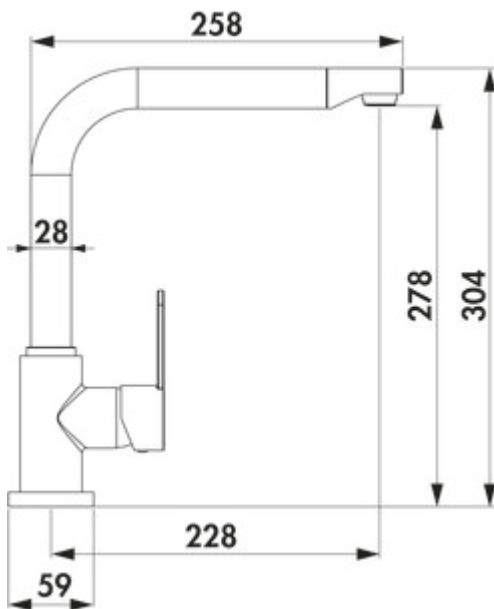

Wasserwerk Portare 1

Product number: 5021300
Configuration: chrome, high pressure

Configuration options

5021300 | chrome, high pressure
5021301 | stainless steel coloured, high pressure
5021302 | black matt, high pressure

BELGAQUA

MADE IN GERMANY

KERAMISCHE DICHTUNG

- ✓ Sink faucet
- ✓ high pressure
- ✓ with swivelling outlet

Single lever faucet. With swivelling outlet, side lever, ceramic cartridge and scald protection.

- energy-saving cold start function
- swivel range 360°
- drill Ø 35 mm
- corresponds to the German and European drinking water regulation/directive

[more infos...](#)

Technical data

Article type	Sink faucet	Type of fitting	Single lever faucet
Brand	Wasserwerk	Operating pressure	high pressure
Number of handles	1	Width	59 mm
Total installation height	304 mm	Material	brass stainless steel
Outreach	228 mm	Number of tap holes	1
Outlet	with swivelling outlet	ECO function	energy-saving cold start function
Discharge height	278 mm	Temperature limiter/scald protection	Yes
Operating mode	Lever	Spring-guided hose shower	No
Drilling diameter	35 mm	Minimum distance wall to centre tap hole	0 mm
Handle position	right	Anti-limestone jet regulator	Yes
Cartridge with ceramic sealing discs	Yes	Aerated aerator	Yes
Swivel range outlet	360°	Max. Flow rate at 3 bar	10,8 l/min