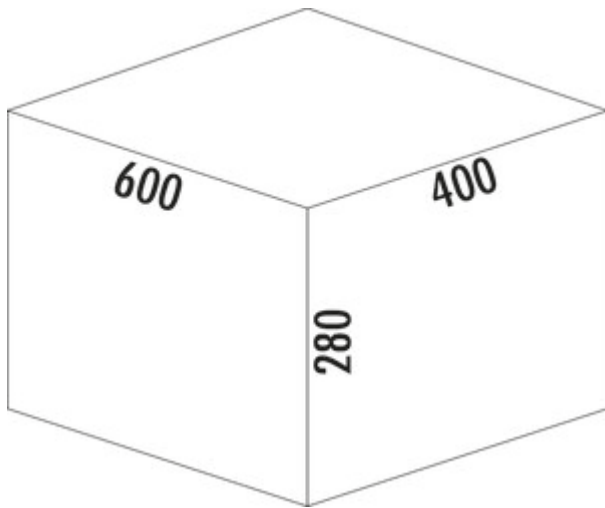

Cox Stand-UP[®] 280 S/600-3

Product number: 8013390

Configuration: without bio lid, anthracite, H 280 mm

Configuration options

8013390 | without bio lid, anthracite, H 280 mm

8013391 | with bio lid, anthracite, H 280 mm

- ✓ Existing pull-outs
- ✓ 30 l
- ✓ Number of containers: 3

For mounting on existing pull-outs with a nominal depth of 450 mm and 500 mm.

— maximum frame height (dimension from the bottom of the drawer to the top edge of the frame) 175 mm

— minimum installation depth (internal dimension of the drawer) 400 mm

— waste volume 30(1 X 16/ 2 x 7) litres

— total height 280 mm

— installation height without complete lid 270 mm

— complete lid can be mounted behind the upper front to save space

— bucket height 256 mm

[more infos...](#)

Technical data

Article type	Waste collection system	Number of containers	3
Width	600 mm	Total volume	30 l
Mounting/Fixing	on existing pull-outs	Volume/content container 1	16 l
Further	maximum frame height (dimension from the bottom of the drawer to the top edge of the frame) 175 mm	Volume/content container 2	7 l
Installation_height_list	without complete lid 270 mm	Volume/content container 3	7 l
Cabinet width	600 mm	Colour guide	anthracite
Shape	angular	Design	Existing pull-outs
Frame colour	anthracite	Volume/Content container	16/7/7
Material container	plastic	Organic lid	No
Colour total cover	anthracite	Guide rail depth	450 - 500 mm
Cover	Yes	Bucket height	256 mm
Lid type(s)	Complete lid		