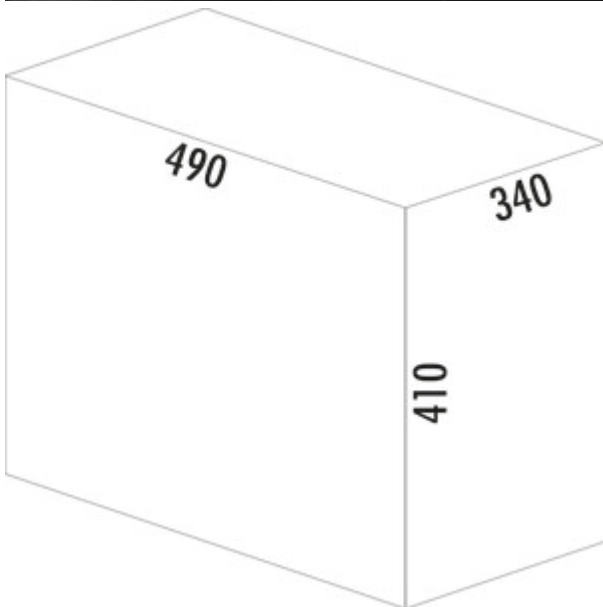

WESCO® Traditionline Double-Master® 410 S/400-2

Product number: 8011115
Configuration: aluminium grey

Configuration options
8011115 | aluminium grey

- ✓ Pull-out technology for rotating doors
- ✓ full pull-out
- ✓ 40 l
- waste capacity 40 (2 x 20) liters
- technology: full pull-out
- fitting: cabinet bottom

[more infos...](#)

Technical data

Article type	Waste collection system	Cover	Yes
Brand	WESCO®	Lid type(s)	Complete lid
Width	340 mm	Number of containers	2
Mounting/Fixing	cabinet bottom	Opening technology	full pull-out
Cabinet width	400 mm	Total volume	40 l
Shape	angular	Volume/content container 1	20 l
Material lid	plastic	Volume/content container 2	20 l
Material container	plastic	Design	Pull-out technology for rotating doors
Colour total cover	aluminium grey	Volume/Content container	20/20