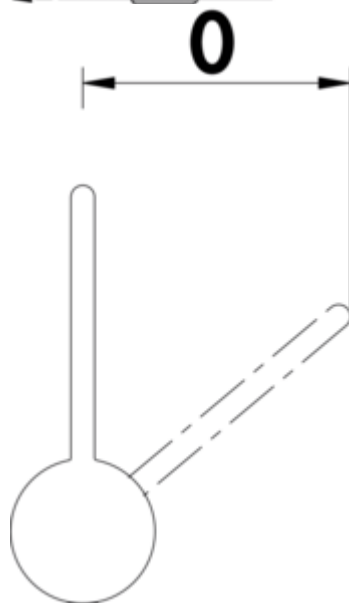

LINEA Arco 1

Product number: 5011258

Configuration: stainless steel finish, low pressure

Configuration options

- 5011250 | chrome, high pressure
- 5011251 | stainless steel finish, high pressure
- 5011254 | black matt, high pressure
- 5011255 | graphite, high pressure
- 5011257 | chrome, low pressure
- 5011258 | stainless steel finish, low pressure
- 5011259 | black matt, low pressure
- 5011260 | graphite, low pressure
- 5011270 | copper coloured, high pressure

- ✓ Sink faucet
- ✓ low pressure
- ✓ with swivelling outlet

Single lever faucet. With swivelling outlet, side lever, laminar aerator and ceramic cartridge.

- swivel range 360°
- drill Ø 35 mm
- corresponds to the German and European drinking water regulation/directive

BELGAQUA

[more infos...](#)

Technical data

Article type	Sink faucet	Type of fitting	Single lever faucet
Brand	LINEA	Operating pressure	low pressure
Number of handles	1	Material	brass
Total installation height	319 mm	Worktop thickness	40 mm
Height	319 mm	Number of tap holes	1
Outreach	199 mm	Cartridge size	35 mm
Outlet	with swivelling outlet	Flow rate at 3 bar (cold)	7,2 l/min
Discharge height	287 mm	Flow rate at 3 bar (hot)	7,18 l/min
Operating mode	Lever	Flow rate at 3 bar (mix)	8,53 l/min
Drilling diameter	35 mm	Connection type	G 3/8" F
Handle position	side lever	Connection size	DN 15
Cartridge with ceramic sealing discs	Yes	Connection hoses	450 mm
Swivel range outlet	360°		