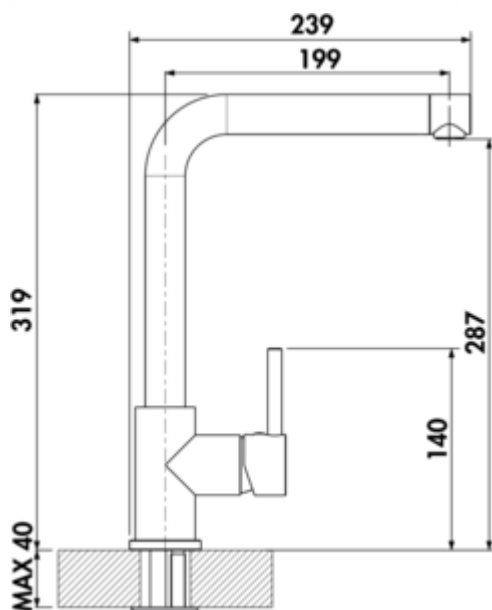

LINEA Arco 1

Product number: 5011258

Configuration: stainless steel finish, low pressure

Configuration options

- 5011250 | chrome, high pressure
- 5011251 | stainless steel finish, high pressure
- 5011254 | black matt, high pressure
- 5011255 | graphite, high pressure
- 5011257 | chrome, low pressure
- 5011258 | stainless steel finish, low pressure
- 5011259 | black matt, low pressure
- 5011260 | graphite, low pressure
- 5011270 | copper coloured, high pressure

- ✓ Sink faucet
- ✓ low pressure
- ✓ with swivelling outlet

Single lever faucet. With swivelling outlet, side lever, laminar aerator and ceramic cartridge.

- swivel range 360°
- drill Ø 35 mm
- corresponds to the German and European drinking water regulation/directive

BELGAQUA

[more infos...](#)

Technical data

Article type	Sink faucet	Type of fitting	Single lever faucet
Brand	LINEA	Operating pressure	low pressure
Number of handles	1	Material	brass
Total installation height	319 mm	Worktop thickness	40 mm
Height	319 mm	Number of tap holes	1
Outreach	199 mm	Cartridge size	35 mm
Outlet	with swivelling outlet	Flow rate at 3 bar (cold)	7,2 l/min
Discharge height	287 mm	Flow rate at 3 bar (hot)	7,18 l/min
Operating mode	Lever	Flow rate at 3 bar (mix)	8,53 l/min
Drilling diameter	35 mm	Connection type	G 3/8" F
Handle position	side lever	Connection size	DN 15
Cartridge with ceramic sealing discs	Yes	Connection hoses	450 mm
Swivel range outlet	360°		