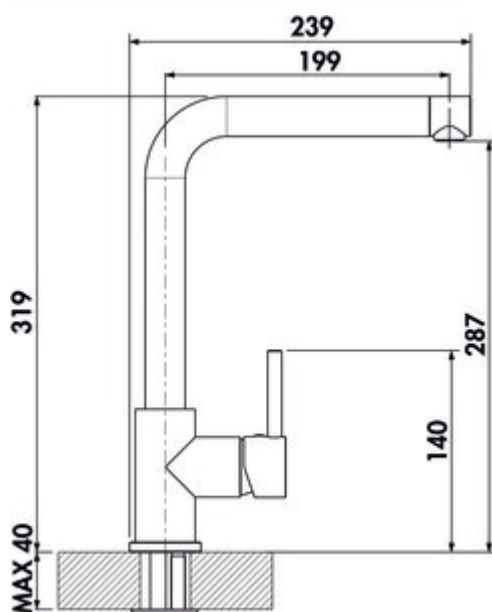

LINEA Arco 1

Product number: 5011258

Configuration: stainless steel finish, low pressure

Configuration options

- 5011250 | chrome, high pressure
- 5011251 | stainless steel finish, high pressure
- 5011254 | black matt, high pressure
- 5011255 | graphite, high pressure
- 5011257 | chrome, low pressure
- 5011258 | stainless steel finish, low pressure
- 5011259 | black matt, low pressure
- 5011260 | graphite, low pressure
- 5011270 | copper coloured, high pressure

- ✓ Sink faucet
- ✓ low pressure
- ✓ Swivelling

Single lever faucet. With swivelling outlet, side lever, laminar aerator and ceramic cartridge.

- swivel range 360°
- drill Ø 35 mm
- corresponds to the German and European drinking water regulation/directive

BELGAQUA

[more infos...](#)

Technical data

Article type	Sink faucet	Type of fitting	Single lever faucet
Brand	LINEA	Operating pressure	low pressure
Number of handles	1	Material	brass
Total installation height	319 mm	Worktop thickness	40 mm
Outreach	199 mm	Number of tap holes	1
Outlet	Swivelling	Cartridge size	35 mm
Discharge height	287 mm	Spring-guided hose shower	No
Operating mode	Lever	Flow rate at 3 bar (cold)	7,2 l/min
Drilling diameter	35 mm	Flow rate at 3 bar (hot)	7,18 l/min
Handle position	right	Flow rate at 3 bar (mix)	8,53 l/min
Warranty	2-year Naber warranty (except for wear parts); the general warranty conditions of Naber GmbH apply.	Connection type	G 3/8" F
Cartridge with ceramic sealing discs	Yes	Connection size	DN 15
Swivel range outlet	360°	Connection hoses	450 mm
Kundendienst	Your claim to customer service during the warranty period will be settled individually by agreement.		