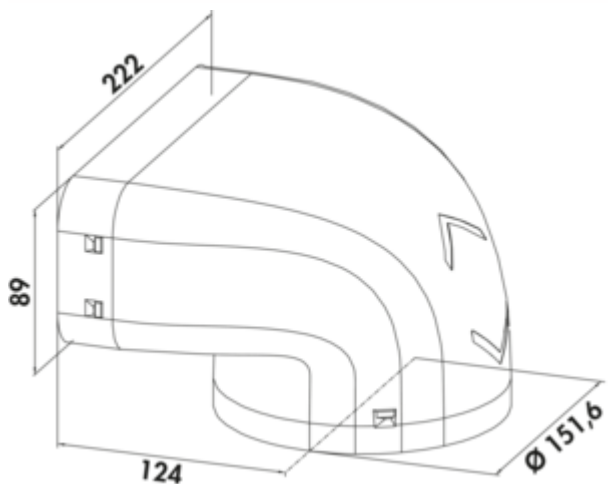

PRIME flow P-UR 150 deflector 90°

Product number: 4051011
 Configuration: light grey

Configuration options

4051011 | light grey

- ✓ Connecting element
- ✓ N-click system with integrated latching elements
- N-Klick system for secure connection with the universal connector
- with optimised guide vanes
- improved flow technology

[more infos...](#)

Technical data

Article type	Connecting element	Connection diameter	150 mm
Brand	PRIME flow	System dimension	150
Height	89 mm	Output drive	angular
Width	222 mm	Ventilation system	COMPAIR PRIME flow®
Mounting/Fixing	N-click system with integrated latching elements		