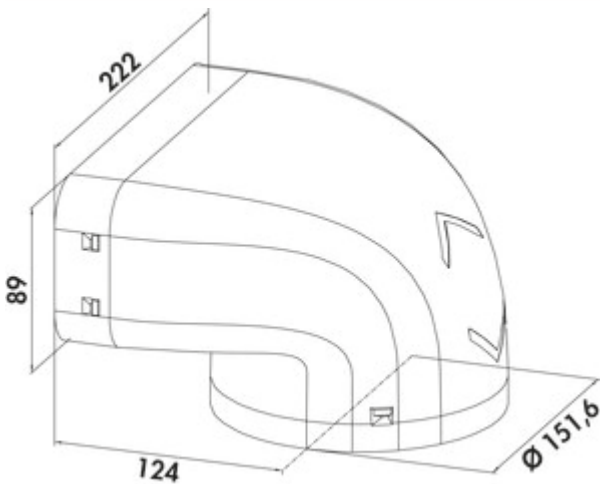

PRIME flow P-UR 150 deflector 90°

Product number: 4051011
Configuration: light grey

Configuration options

4051011 | light grey

- ✓ Connecting element
- ✓ N-click system with integrated latching elements
- N-Klick system for secure connection with the universal connector
- with optimised guide vanes
- improved flow technology

[more infos...](#)

Technical data

Article type	Connecting element	Connection diameter	150 mm
Brand	PRIME flow	System dimension	150
Width	222 mm	Output drive	angular
Mounting/Fixing	N-click system with integrated latching elements	Ventilation system	COMPAIR PRIME flow®