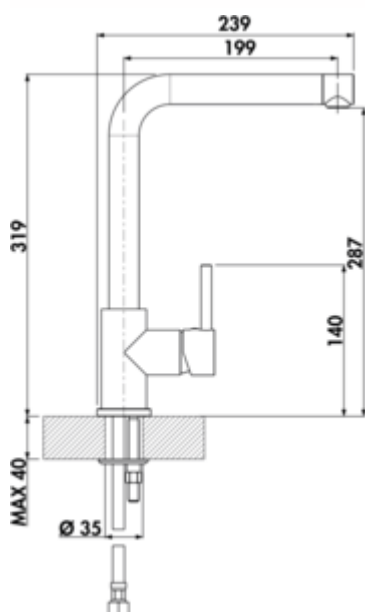

LINEA Gramix 1 high pressure faucet

Product number: 1100401
Configuration: granite nero

Configuration options

1100401 | granite nero
1100402 | granite espresso
1100403 | granite metallico
1100405 | granite magnolia
1100406 | granite concrete
1100407 | graniete lava
1100408 | granit nero assoluto

- ✓ Sink faucet
- ✓ high pressure
- ✓ with swivelling outlet

Single lever faucet. With swivelling outlet, side lever and ceramic cartridge

with laminar jet regulator. — swivel range 360°

— drill Ø 35 mm

BELGAQUA

[more infos...](#)

Technical data

Article type	Sink faucet	Handle position	side lever
Brand	LINEA	Cartridge with ceramic sealing discs	Yes
Number of handles	1	Swivel range outlet	360°
Total installation height	319 mm	Beam type	Laminar beam
Height	319 mm	Type of fitting	Single lever faucet
Outreach	199 mm	Operating pressure	high pressure
Outlet	with swivelling outlet	Material	brass
Discharge height	287 mm	Worktop thickness	40 mm
Operating mode	Lever	Number of tap holes	1
Drilling diameter	35 mm	Minimum distance wall to centre tap hole	0 mm