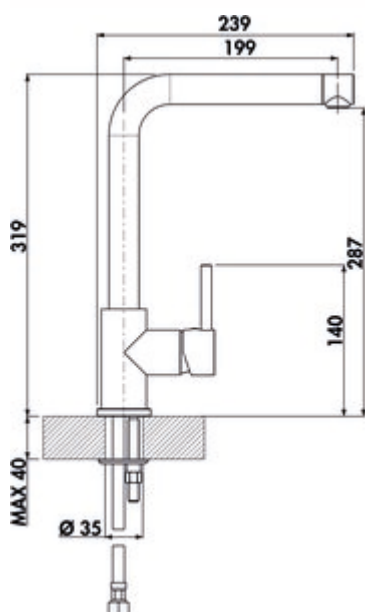

LINEA Gramix 1 high pressure faucet

Product number: 1100401
Configuration: granite nero

Configuration options

1100401 | granite nero
1100402 | granite espresso
1100403 | granite metallico
1100405 | granite magnolia
1100406 | granite concrete
1100407 | graniete lava
1100408 | granit nero assoluto

- ✓ Sink faucet
- ✓ high pressure
- ✓ with swivelling outlet

Single lever faucet. With swivelling outlet, side lever and ceramic cartridge with laminar jet regulator. — swivel range 360°

— drill Ø 35 mm

BELGAQUA

[more infos...](#)

Technical data

Article type	Sink faucet	Cartridge with ceramic sealing discs	Yes
Brand	LINEA	Swivel range outlet	360°
Number of handles	1	Beam type	Laminar beam
Total installation height	319 mm	Type of fitting	Single lever faucet
Outreach	199 mm	Operating pressure	high pressure
Outlet	with swivelling outlet	Material	brass
Discharge height	287 mm	Worktop thickness	40 mm
Operating mode	Lever	Number of tap holes	1
Drilling diameter	35 mm	Spring-guided hose shower	No
Handle position	right	Minimum distance wall to centre tap hole	0 mm