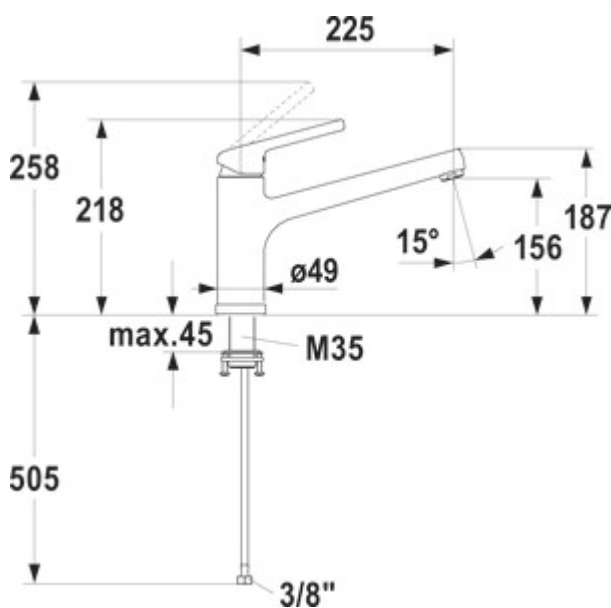

KWC Luna E4 window fitting

Product number: 5022238

Configuration: chrome, high pressure

Configuration options

5022238 | chrome, high pressure

- ✓ Sink faucet
- ✓ high pressure
- ✓ Swivelling

Single lever faucet. With swivelling outlet and ceramic cartridge.

— height when tilted only 55 mm

— swivel range 160°

— drill Ø 35 mm

[more infos...](#)

Technical data

Article type	Sink faucet	Kundendienst	Yes
Brand	KWC	Type of fitting	Single lever faucet
Number of handles	1	Operating pressure	high pressure
Total installation height	218 mm	Width	49 mm
Outreach	225 mm	Material	brass
Outlet	Swivelling	Worktop thickness	45 mm
Discharge height	156 mm	Window fitting	Yes
Operating mode	Lever	Number of tap holes	1
Drilling diameter	35 mm	Spring-guided hose shower	No
Handle position	top	Height tilted	55 mm
Warranty	5-year Naber warranty (except for wear parts); the general warranty conditions of Naber GmbH apply.	Angle of inclination of aerator	15 °
Cartridge with ceramic sealing discs	Yes	Temperature adjustable	Yes
Swivel range outlet	160°		