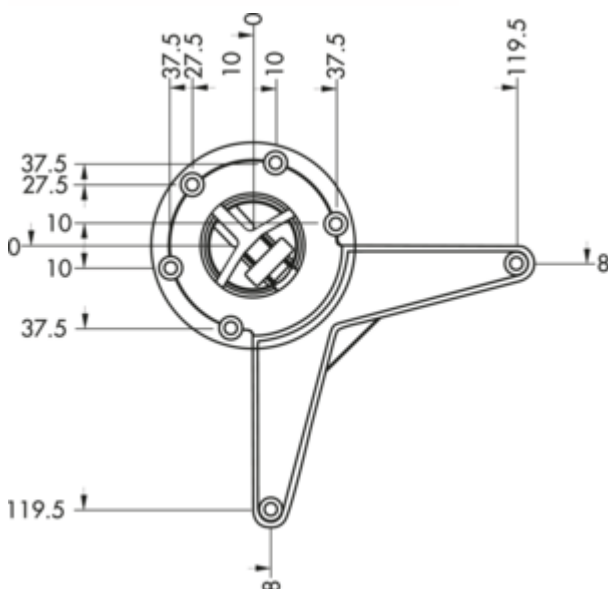

Move 1

Product number: 3051037
 Configuration: chrome polished

Configuration options

3051037 | chrome polished

- ✓ Support foot
- ✓ round
- ✓ straight

Supporting foot. Elegant functionality in mobile design with smooth roller technology, may not be shortened.

- tube Ø 60 mm
- height 638 mm (plus 100 mm height adjustment)
- load-bearing capacity ca. 150 kg

[more infos...](#)

Technical data

Article type	Support foot	Carrying capacity	ca. 150 kg
Height	638 mm	Tube dimension	Ø 60 mm
Properties	cannot be shortened	Height adjustment	100 mm
Surface/coating	polished	Support element version	straight
Shape	round	With rollers	Yes
With mounting plate	Yes		