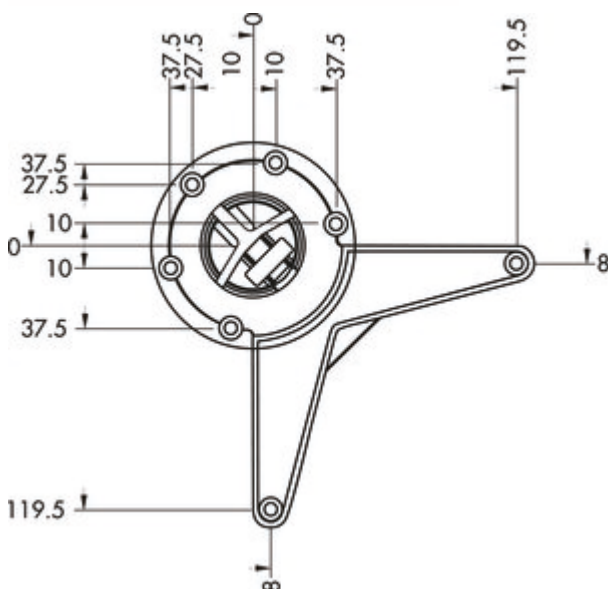

## Move 1

Product number: 3051037  
 Configuration: chrome polished

### Configuration options

3051037 | chrome polished

- ✓ Support foot
- ✓ round
- ✓ straight

Supporting foot. Elegant functionality in mobile design with smooth roller technology, may not be shortened.

- tube Ø 60 mm
- height 638 mm (plus 100 mm height adjustment)
- load-bearing capacity ca. 150 kg

### Technical data

Article type	Support foot	Carrying capacity	ca. 150 kg
Height	638 mm	Tube dimension	Ø 60 mm
Properties	cannot be shortened	Height adjustment	100 mm
Surface/coating	polished	Support element version	straight
Shape	round	With rollers	Yes
With mounting plate	Yes		