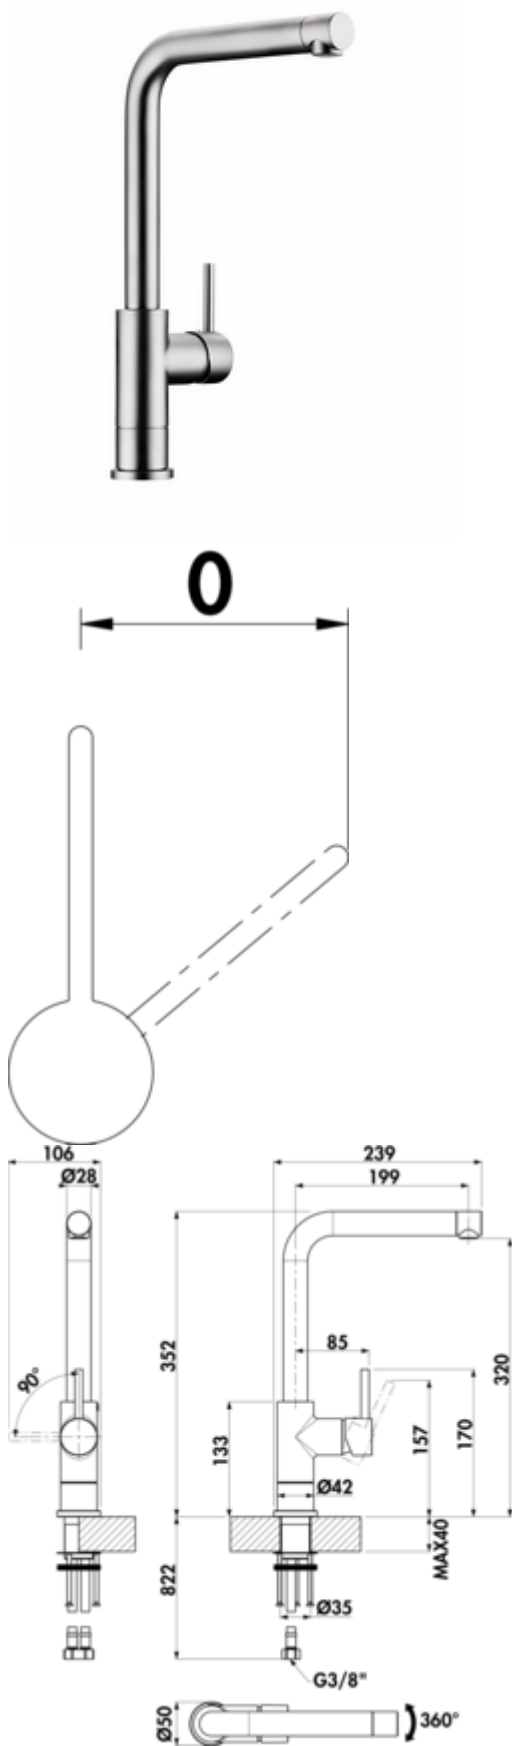

LINEA Arco 5 window fitting

Product number: 5011331

Configuration: stainless steel finish, high pressure

Configuration options

- 5011330 | chrome, high pressure
- 5011331 | stainless steel finish, high pressure
- 5011332 | black matt, high pressure
- 5011333 | chrome, low pressure
- 5011334 | stainless steel finish, low pressure
- 5011335 | black matt, low pressure

- ✓ Sink faucet
- ✓ high pressure
- ✓ with swivelling outlet

Single lever mixer. With swivelling outlet, laminar aerator and ceramic cartridge.

- height when tilted only 45 mm
- swivel range 360°
- drill Ø 35 mm

BELGAQUA

[more infos...](#)

Technical data

Article type	Sink faucet	Type of fitting	Single lever faucet
Brand	LINEA	Operating pressure	high pressure
Number of handles	1	Width	239 mm
Total installation height	352 mm	Material	brass
Height	352 mm	Worktop thickness	40 mm
Outreach	199 mm	Window fitting	Yes
Outlet	with swivelling outlet	Number of tap holes	1
Discharge height	320 mm	Cartridge size	35 mm
Operating mode	Lever	Height tilted	45 mm
Drilling diameter	35 mm	Connection type	G 3/8" F
Handle position	side lever	Connection size	DN 15
Cartridge with ceramic sealing discs	Yes	Connection hoses	900 mm
Swivel range outlet	360°		