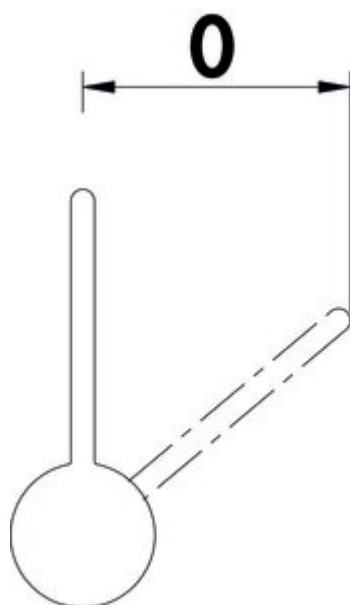

## LINEA Arco 5 window fitting

Product number: 5011331

Configuration: stainless steel finish, high pressure

5011335 | black matt, low pressure

- ✓ Sink faucet
- ✓ high pressure
- ✓ Swivelling

Single lever mixer. With swivelling outlet, laminar aerator and ceramic cartridge.

— height when tilted only 45 mm

— swivel range 360°

— drill Ø 35 mm

**BELGAQUA**

[more infos...](#)

## Technical data

Article type	Sink faucet	Factory customer service	No
Brand	LINEA	Type of fitting	Single lever faucet
Number of handles	1	Operating pressure	high pressure
Total installation height	352 mm	Width	239 mm
Outreach	199 mm	Material	brass
Outlet	Swivelling	Worktop thickness	40 mm
Discharge height	320 mm	Window fitting	Yes
Operating mode	Lever	Number of tap holes	1
Drilling diameter	35 mm	Cartridge size	35 mm
Handle position	right	Height tilted	45 mm
Manufacturer's warranty	5 years manufacturer's warranty (except on wearing parts) 10-year after-sales guarantee on spare parts Your claim to customer service during the warranty period will be settled individually by agreement.	Connection type	G 3/8" F
Cartridge with ceramic sealing discs	Yes	Connection size	DN 15
Swivel range outlet	360°	Connection hoses	900 mm