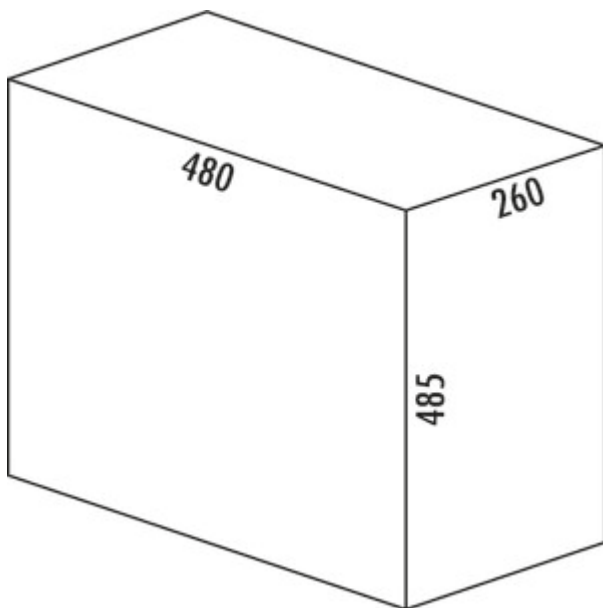

WESCO® Traditionline Double-Boy® 485 S/ 300-3 with front connection

Product number: 8011461
Configuration: aluminium grey

Configuration options

8011461 | aluminium grey

- ✓ Front pull-out system
- ✓ full pull-out
- ✓ 36 l
- waste capacity 36 (1 x 26/1 x 10) liters
- technology: full pull-out
- installation height 48,5 cm
- frame/guide aluminium grey
- complete lid silver
- fitting: cabinet bottom
- with side wall fastening
- for cabinets up to max. 400 mm

[more infos...](#)

Technical data

| | | | |
|--------------------------|-------------------------|----------------------------|-----------------------|
| Article type | Waste collection system | Lid type(s) | Complete lid |
| Brand | WESCO® | Number of containers | 2 |
| Width | 260 mm | Opening technology | full pull-out |
| Mounting/Fixing | cabinet bottom | Total volume | 36 l |
| Installation_height_list | min. 485 mm | Volume/content container 1 | 26 l |
| Cabinet width | 300 mm | Volume/content container 2 | 10 l |
| Shape | angular | Colour guide | silver |
| Frame colour | silver | Design | Front pull-out system |
| Colour total cover | aluminium grey | Volume/Content container | 26/10 |
| Cover | Yes | | |