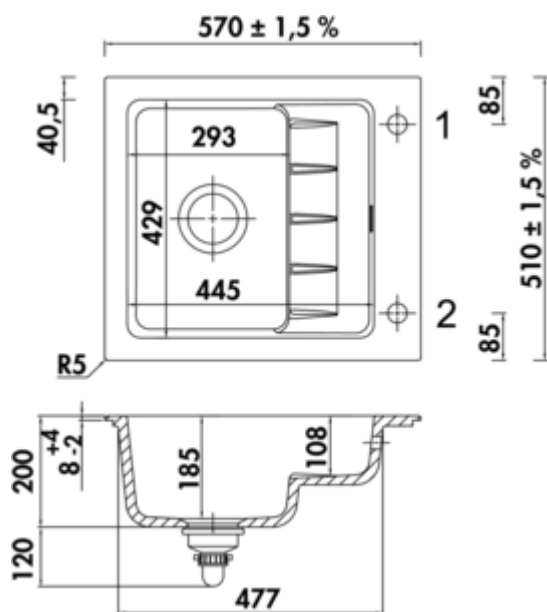

1091005 | white matt

- ✓ Built-in sink
- ✓ ceramic
- ✓ Eccentric set, chrome-plated

Built-in sink. Ceramic, single bowl with second level, reversible, 3½" basket strainer valve flush with premium rotational excenter fitting, chromed, drill hole 1+2 drilled through.

— suitable for worktop thicknesses from 30 mm

— cut-out approx. 540 x 480 mm, R 5 mm

Design by Hans Winkler Design, Grafenau.

[more infos...](#)

Technical data

Article type	Sink	Height main sink	185 mm
Height	320 mm	Depth main sink	429 mm
Width	570 mm	Flushing radius (R)	5
Material	ceramic	Material thickness worktop minimum	30 mm
Designer	Design by Hans Winkler Design, Grafenau.	Number of tap holes	1
Note	we recommend using a faucet with pull-out spout or shower head	Armature bench	Yes
Cabinet width	600 mm	Number of holes	2
Cut-out dimension	approx. 540 x 480 mm, R 5 mm	Arrangement sinks	Reversible
Excenter fitting	Eccentric set, chrome-plated	Number of sinks	1 main sink
Valve type	3½" basket strainer valve flush	Number of overflow points	1
Overflow	Overflow in the main basin	Draining board	With integrated drainer
Installation variant	Built-in sink	Garnish actuation	Chrome-plated rotary eccentric
Main sink width	293 mm		

Dimensional sketch (PDF)