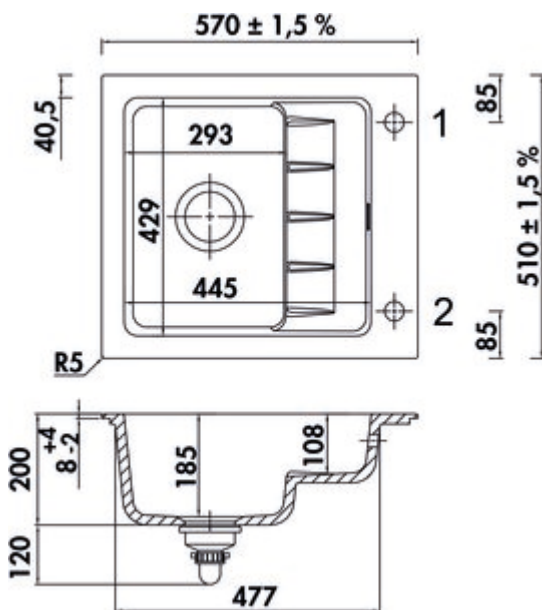

PickUP E

Product number: 1091004

Configuration: lava

Configuration options

- 1091001 | white glossy
- 1091002 | slate
- 1091003 | nero
- 1091004 | lava
- 1091005 | white matt

- ✓ Built-in sink
- ✓ ceramic
- ✓ Eccentric set, chrome-plated

Built-in sink. Ceramic, single bowl with second level, reversible, 3½" basket strainer valve flush with premium rotational excenter fitting, chromed, drill hole 1+2 drilled through.

— suitable for worktop thicknesses from 30 mm

— cut-out approx. 540 x 480 mm, R 5 mm

Design by Hans Winkler Design, Grafenau.

[more infos...](#)

Technical data

Article type	Sink	Height main sink	185 mm
Width	570 mm	Depth main sink	429 mm
Material	ceramic	Flushing radius (R)	5
Designer	Design by Hans Winkler Design, Grafenau.	Material thickness worktop minimum	30 mm
Note	we recommend using a faucet with pull-out spout or shower head	Number of tap holes	1
Cabinet width	600 mm	Armature bench	Yes
Cut-out dimension	approx. 540 x 480 mm, R 5 mm	Number of holes	2
Excenter fitting	Eccentric set, chrome-plated	Arrangement sinks	Reversible
Valve type	3½" basket strainer valve flush	Number of sinks	1 main sink
Overflow	Overflow in the main basin	Number of overflow points	1
Installation variant	Built-in sink	Draining board	With integrated drainer
Main sink width	293 mm	Garnish actuation	Chrome-plated rotary eccentric

Recommendations

5011252	Arco 2, Sink faucet, chrome, high pressure
---------	--

Dimensional sketch (PDF)