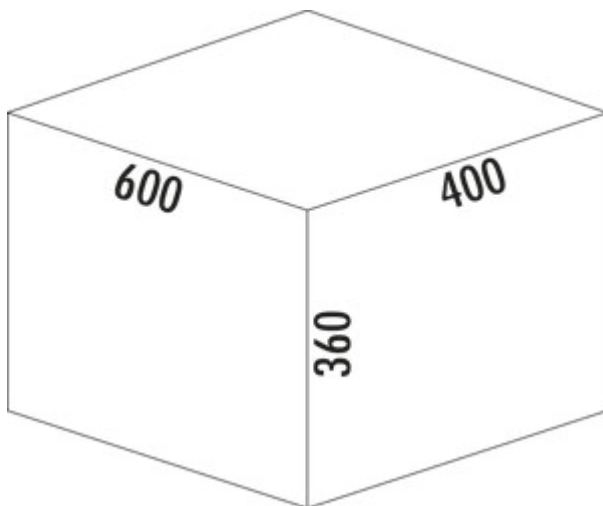

Cox[®] Base 360 S/600-4

Product number: 8013317

Configuration: with bio lid, anthracite, H 360 mm

Configuration options

8012316 | without bio lid, light grey, H 360 mm

8012317 | with bio lid, light grey, H 360 mm

8013316 | without bio lid, anthracite, H 360 mm

8013317 | with bio lid, anthracite, H 360 mm

✓ Front pull-out system

✓ full pull-out

✓ 40 l

With pull-out complete lid.

— guide rail depth 470 mm

— waste capacity 40 (4 x 10) liters

— technology: full pull-out

— fitting: cabinet wall and front panel

— with soft retraction and damping

[more infos...](#)

Technical data

Article type	Waste collection system	Volume/content container 1	10 l
Height	360 mm	Volume/content container 2	10 l
Width	600 mm	Volume/content container 3	10 l
CE marking on the product	No	Volume/content container 4	10 l
Mounting/Fixing	cabinet wall front panel	Soft closing	Yes
Cabinet width	600 mm	Colour container lid	anthracite/green
Shape	angular	Design	Front pull-out system
Material container	plastic	Volume/Content container	10/10/10/10
Cover	Yes	Organic lid	Yes
Lid type(s)	Complete lid	Retractable total cover	Yes
Number of containers	4	Guide rail depth	470 mm
Opening technology	full pull-out	Biode lid bucket sizes	10 l
Total volume	40 l	Locking mechanism	With damper