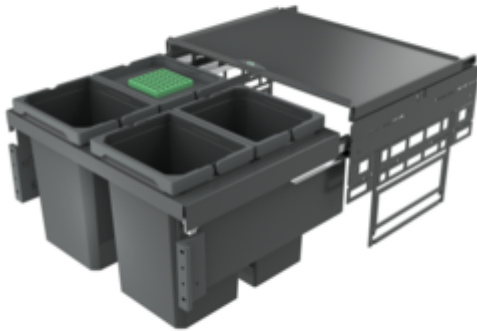

Cox[®] Base 360 S/600-4

Product number: 8013317

Configuration: with bio lid, anthracite, H 360 mm

Configuration options

8012316 | without bio lid, light grey, H 360 mm

8012317 | with bio lid, light grey, H 360 mm

8013316 | without bio lid, anthracite, H 360 mm

8013317 | with bio lid, anthracite, H 360 mm

✓ Front pull-out system

✓ full pull-out

✓ 40 l

With pull-out complete lid.

— guide rail depth 470 mm

— waste capacity 40 (4 x 10) liters

— technology: full pull-out

— fitting: cabinet wall and front panel

— with soft retraction and damping

[more infos...](#)

Technical data

Article type	Waste collection system	Volume/content container 1	10 l
Height	360 mm	Volume/content container 2	10 l
Width	600 mm	Volume/content container 3	10 l
CE marking on the product	No	Volume/content container 4	10 l
Mounting/Fixing	cabinet wall front panel	Soft closing	Yes
Cabinet width	600 mm	Colour container lid	anthracite/green
Shape	angular	Design	Front pull-out system
Material container	plastic	Volume/Content container	10/10/10/10
Cover	Yes	Organic lid	Yes
Lid type(s)	Complete lid	Retractable total cover	Yes
Number of containers	4	Guide rail depth	470 mm
Opening technology	full pull-out	Biode lid bucket sizes	10 l
Total volume	40 l	Locking mechanism	With damper

Accessories

8011312	Bio-lid, Accessory, light grey, for 4/ 6/ 7/ 10/ 12.5 liters
8012368	Cox Cick-E® 600, Accessory, W 600 mm, dark grey/chrome matt
8011178	Bio-filter retrofitting set, Accessory, black
8013312	Bio-lid, Accessory, anthracite, for 4/ 6/ 7/ 10/ 12.5 liters