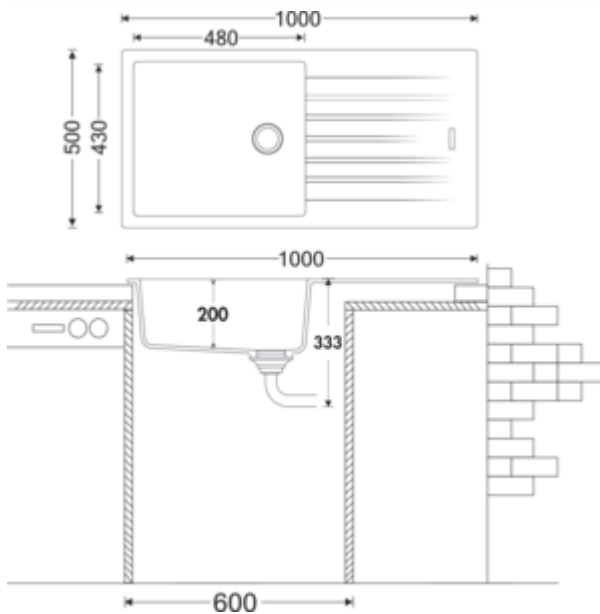

Angola 100 L

Product number: 1106032

Configuration: granite espresso

Configuration options

- 1106031 | granite nero
- 1106032 | granite espresso
- 1106033 | granite metallico
- 1106035 | granite magnolia
- 1106036 | granite concrete
- 1106037 | granite lava
- 1106038 | granite nero assoluto

- ✓ Built-in sink
- ✓ Composite
- ✓ Eccentric set, chrome-plated

Built-in sink. Composite, with large bowl and draining surface, reversible. 3½" basket strainer valve flush with rotational excenter fitting, chrome plated.

- pre-drilled on both sides
- suitable for worktop thicknesses from 22 mm to 44 mm
- cut-out dimensions ca. 980 x 480 mm
- can also be used in combination with hot water fittings (+/-100 °C)

[more infos...](#)

Technical data

Article type	Sink	Depth main sink	430 mm
Height	200 mm	Maximum worktop material thickness	44 mm
Width	1.000 mm	Material thickness worktop minimum	22 mm
Material	Composite	Number of tap holes	1
Cabinet width	600 mm	Armature bench	Yes
Suitable for	can also be used in combination with hot water fittings (+/-100 °C)	Number of holes	2
Cut-out dimension	approx. 980 x 480 mm	Note fitting bore	pre-drilled
Excenter fitting	Eccentric set, chrome-plated	Arrangement sinks	Reversible
Valve type	3½" basket strainer valve flush	Number of sinks	1 main sink
Overflow	Overflow in the main basin	Number of overflow points	1
Installation variant	Built-in sink	Draining board	With ribbed draining surface
Main sink width	480 mm	Garnish actuation	Chrome-plated rotary eccentric
Height main sink	200 mm		