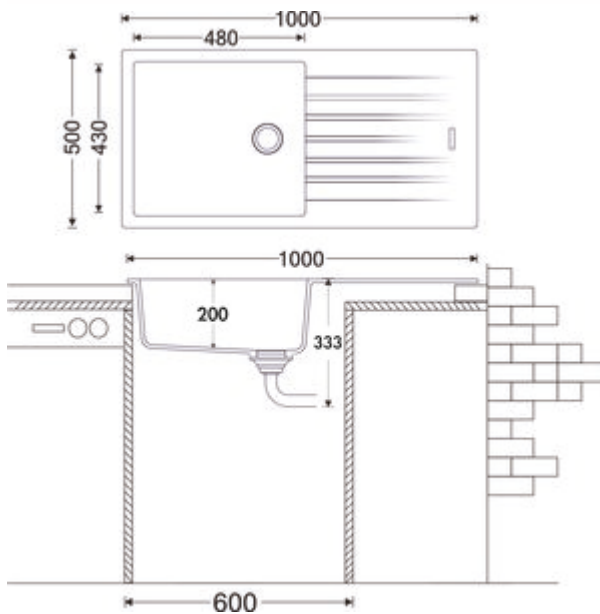

Angola 100 L

Product number: 1106032

Configuration: granite espresso

Configuration options

- 1106031 | granite nero
- 1106032 | granite espresso
- 1106033 | granite metallico
- 1106035 | granite magnolia
- 1106036 | granite concrete
- 1106037 | granite lava
- 1106038 | granite nero assoluto

- ✓ Built-in sink
- ✓ Composite
- ✓ Eccentric set, chrome-plated

Built-in sink. Composite, with large bowl and draining surface, reversible. 3½" basket strainer valve flush with rotational excenter fitting, chrome plated.

- pre-drilled on both sides
- suitable for worktop thicknesses from 22 mm to 44 mm
- cut-out dimensions ca. 980 x 480 mm
- can also be used in combination with hot water fittings (+/-100 °C)

[more infos...](#)

Technical data

Article type	Sink	Depth main sink	430 mm
Width	1.000 mm	Maximum worktop material thickness	44 mm
Material	Composite	Material thickness worktop minimum	22 mm
Cabinet width	600 mm	Number of tap holes	1
Suitable for	can also be used in combination with hot water fittings (+/-100 °C)	Armature bench	Yes
Cut-out dimension	approx. 980 x 480 mm	Number of holes	2
Excenter fitting	Eccentric set, chrome-plated	Note fitting bore	pre-drilled
Valve type	3½" basket strainer valve flush	Arrangement sinks	Reversible
Overflow	Overflow in the main basin	Number of sinks	1 main sink
Installation variant	Built-in sink	Number of overflow points	1
Main sink width	480 mm	Draining board	With ribbed draining surface
Height main sink	200 mm	Garnish actuation	Chrome-plated rotary eccentric