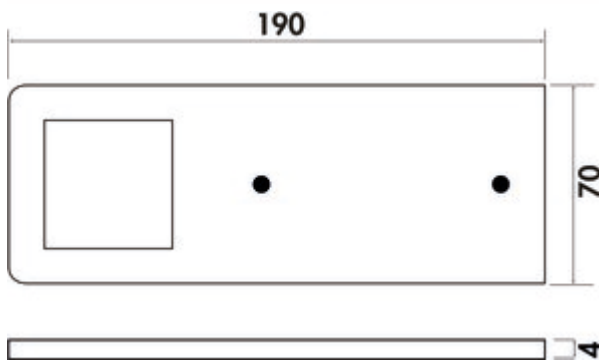

### Configuration options

7063300 | set-4, aluminium

7063304 | individual lamp without switch, aluminium

✓ Under-cabinet/niche light

✓ 3100 K warm white

✓ 5 watts

Lamp for mounting from below. Aluminium housing, 4 mm.

### Technical data

Article type	Luminaire	Illuminant included	Yes
Width	190 mm	Dimmer	Yes
Energy efficiency class	F	Housing colour	aluminium
Transformer / converter required	Yes, must be ordered separately	Colour temperature	3100 K warm white
Protection class	III	Type of dimming	brightness continuously dimmable
Mounting/Fixing	Base unit installation (wall unit/ shelf)	Plug-in system	with mini plug-in system
Material housing	aluminium	Illuminant type	LED
Length of connection cable (secondary)	2.000 mm	Replaceable illuminant	No
Switch	No	Light yield	75 lumen/watt
Shape	angular	Design	Under-cabinet/niche light
Memory function	Yes	Dimming function (composite)	Yes, brightness continuously dimmable
Length of the supply line (primary)	2.000 mm	Illuminant power	5 watts