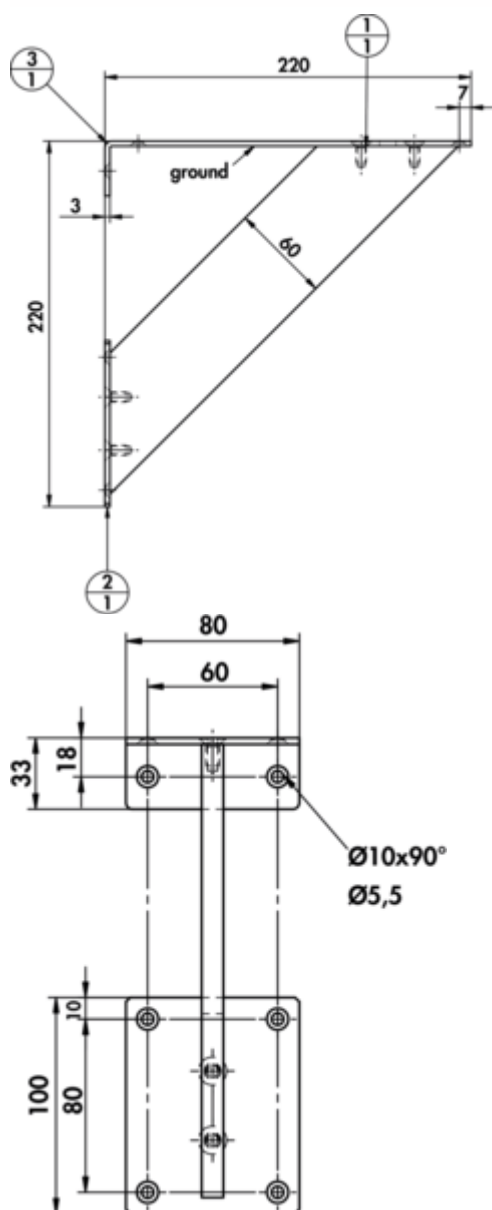

## Korfu 4

Product number: 3021192

Configuration: stainless steel coloured, H 220 mm

### Configuration options

3021192 | stainless steel coloured, H 220 mm

- ✓ Console
- ✓ angular
- ✓ slanted

Console. With mounting plate.

— slanted

— elegant design 60 x 10 mm

— max. load per pair approx. 60 kg given even distribution, max. spacing of the consoles of 900 mm and max. projection of the plates of 250 mm

## Technical data

Article type	Console	With mounting plate	Yes
Height	220 mm	Carrying capacity	max. load per pair approx. 60 kg given even distribution, max. spacing of the consoles of 900 mm and max. projection of the plates of 250 mm
Width	60 mm	Support element version	slanted
Shape	angular		

Dimensional sketch (PDF)