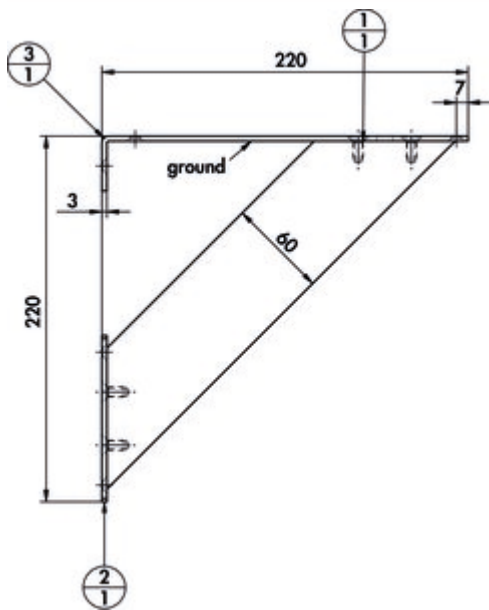

### Configuration options

3021192 | stainless steel coloured, H 220 mm

- ✓ Console
- ✓ angular
- ✓ slanted

Console. With mounting plate.

— slanted

— elegant design 60 x 10 mm

— max. load per pair approx. 60 kg given even distribution, max. spacing of the consoles of 900 mm and max. projection of the plates of 250 mm

### Technical data

Article type	Console	With mounting plate	Yes
Warranty	2-year Naber warranty (except for wear parts); the general warranty conditions of Naber GmbH apply.	Carrying capacity	max. load per pair approx. 60 kg given even distribution, max. spacing of the consoles of 900 mm and max. projection of the plates of 250 mm
Width	60 mm	Support element version	slanted
Shape	angular		